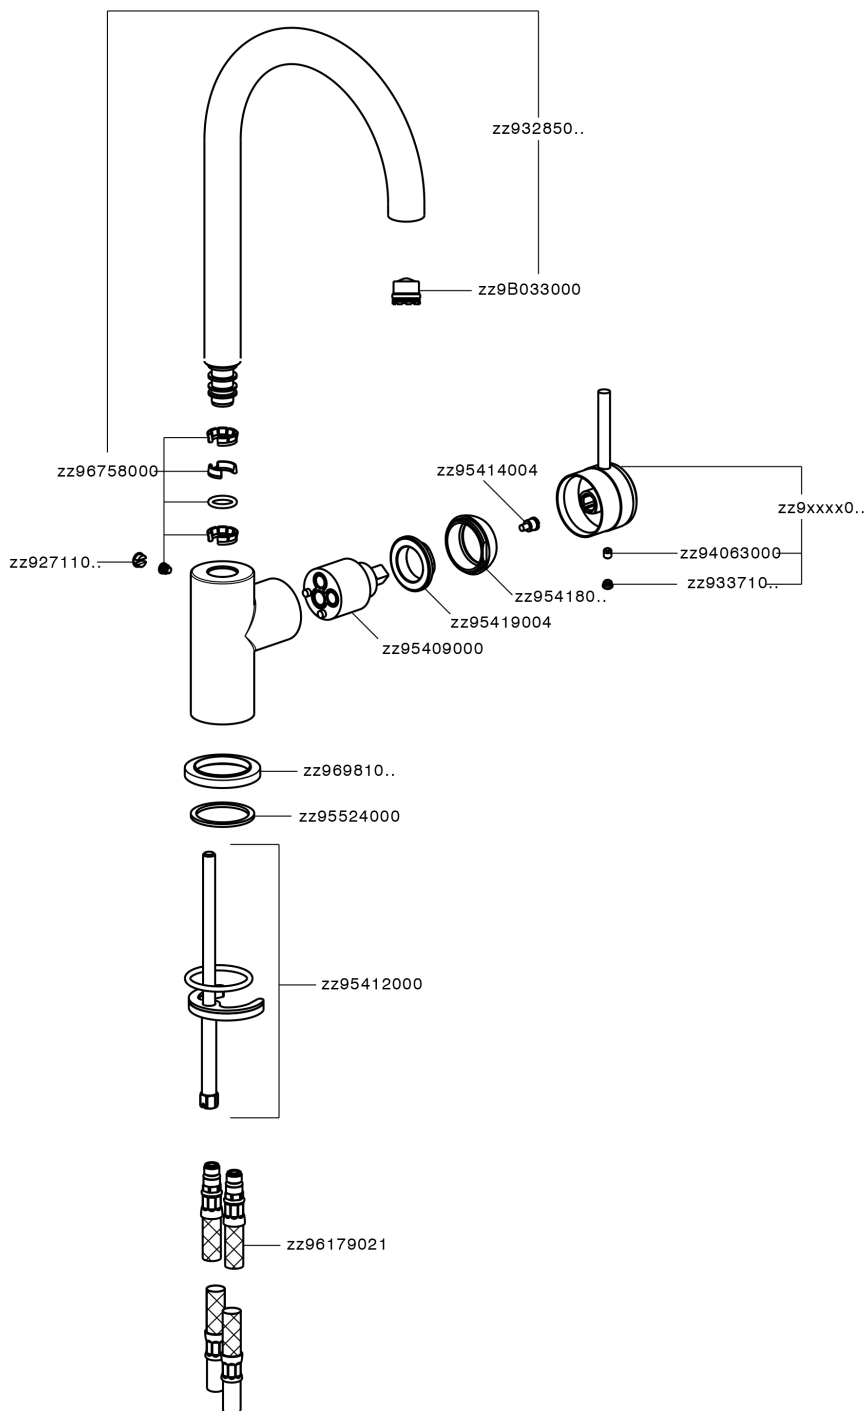

Single lever sink mixer Energysave CHRONOS_CR000535

MODEL **CR000535**

Single lever sink mixer Energysave,swivel spout,G.3/8" stainless steel flexible hoses

AVAILABLE FINISHINGS

-  **21** 21 Chrome
-  **2F** 2F Brushed Nickel
-  **2Q** 2Q Black Titanium

CHARACTERISTICS

Cartridge Spare Parts **ZZ95409000**

35 mm Cartridge

EcoStop

EcoStop feature limits water flow to approximately 50% of maximum output with one point of resistance on setting. Push slightly past the middle stop only when full water output is required. This will save water up to 50%.

EnergySave

Thanks to the EnergySave device, only cold water will be drawn if the lever is operated in the central position, so that the water heater will not be engaged and no hot water wasted, leading to considerable savings in energy and costs. The temperature can be adjusted by rotating the lever to the left, until the desired temperature is reached.

Single lever sink mixer Energysave CHRONOS_CR000535

CR000535

<https://en.huberitalia.com/single-lever-sink-mixer-energysave-chronos-cr000535>

2026-04-09