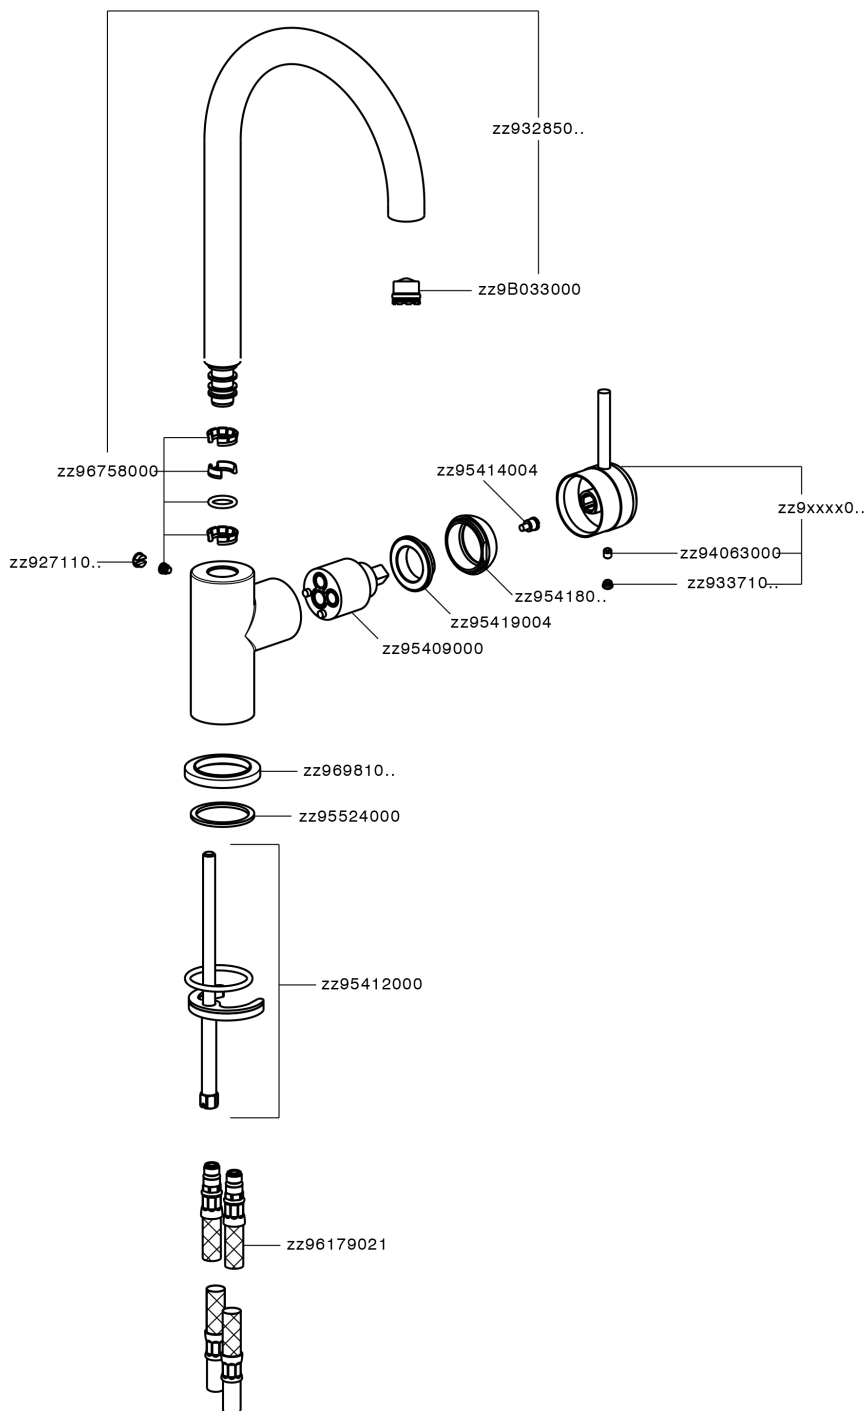

Single lever sink mixer Energysave CHRONOS_CR000535

MODEL **CR000535**

Single lever sink mixer Energysave,swivel spout,G.3/8" stainless steel flexible hoses

AVAILABLE FINISHINGS

-  **21** 21 Chrome
-  **2F** 2F Brushed Nickel
-  **2Q** 2Q Black Titanium

CHARACTERISTICS

Cartridge Spare Parts **ZZ95409000**

35 mm Cartridge

EcoStop

EcoStop feature limits water flow to approximately 50% of maximum output with one point of resistance on setting. Push slightly past the middle stop only when full water output is required. This will save water up to 50%.

EnergySave

Thanks to the EnergySave device, only cold water will be drawn if the lever is operated in the central position, so that the water heater will not be engaged and no hot water wasted, leading to considerable savings in energy and costs. The temperature can be adjusted by rotating the lever to the left, until the desired temperature is reached.

Single lever sink mixer Energysave CHRONOS_CR000535

CR000535

<https://en.huberitalia.com/single-lever-sink-mixer-energysave-chronos-cr000535>

2026-05-26