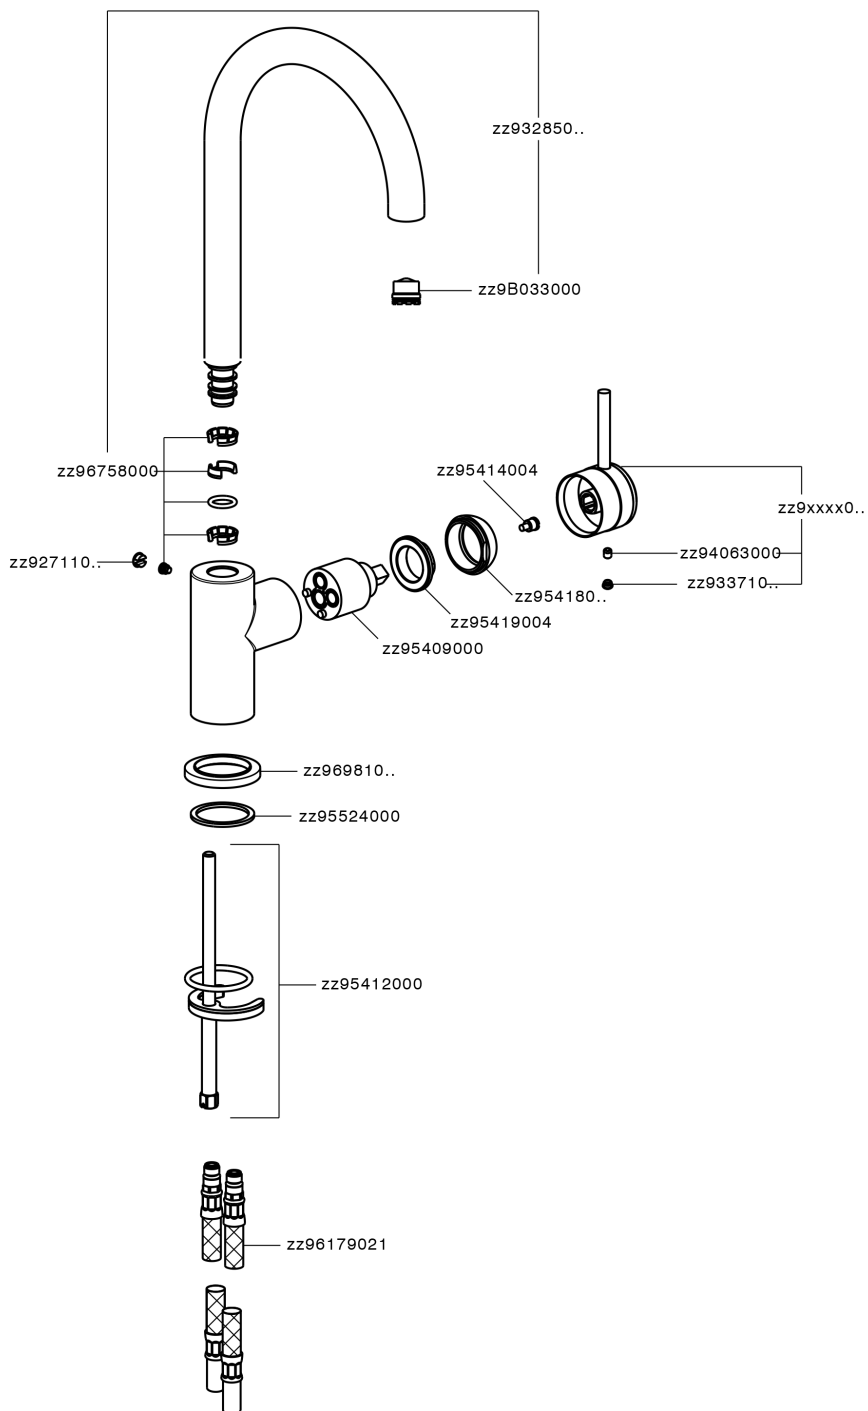

Single lever sink mixer Energysave CHRONOS_CR000535

MODEL **CR000535**

Single lever sink mixer Energysave,swivel spout,G.3/8" stainless steel flexible hoses

AVAILABLE FINISHINGS

-  **21** 21 Chrome
-  **2F** 2F Brushed Nickel
-  **2Q** 2Q Black Titanium

CHARACTERISTICS

Cartridge Spare Parts **ZZ95409000**

35 mm Cartridge

EcoStop

EcoStop feature limits water flow to approximately 50% of maximum output with one point of resistance on setting. Push slightly past the middle stop only when full water output is required. This will save water up to 50%.

EnergySave

Thanks to the EnergySave device, only cold water will be drawn if the lever is operated in the central position, so that the water heater will not be engaged and no hot water wasted, leading to considerable savings in energy and costs. The temperature can be adjusted by rotating the lever to the left, until the desired temperature is reached.

Single lever sink mixer Energysave CHRONOS_CR000535

CR000535

<https://en.huberitalia.com/single-lever-sink-mixer-energysave-chronos-cr000535>

2026-04-06