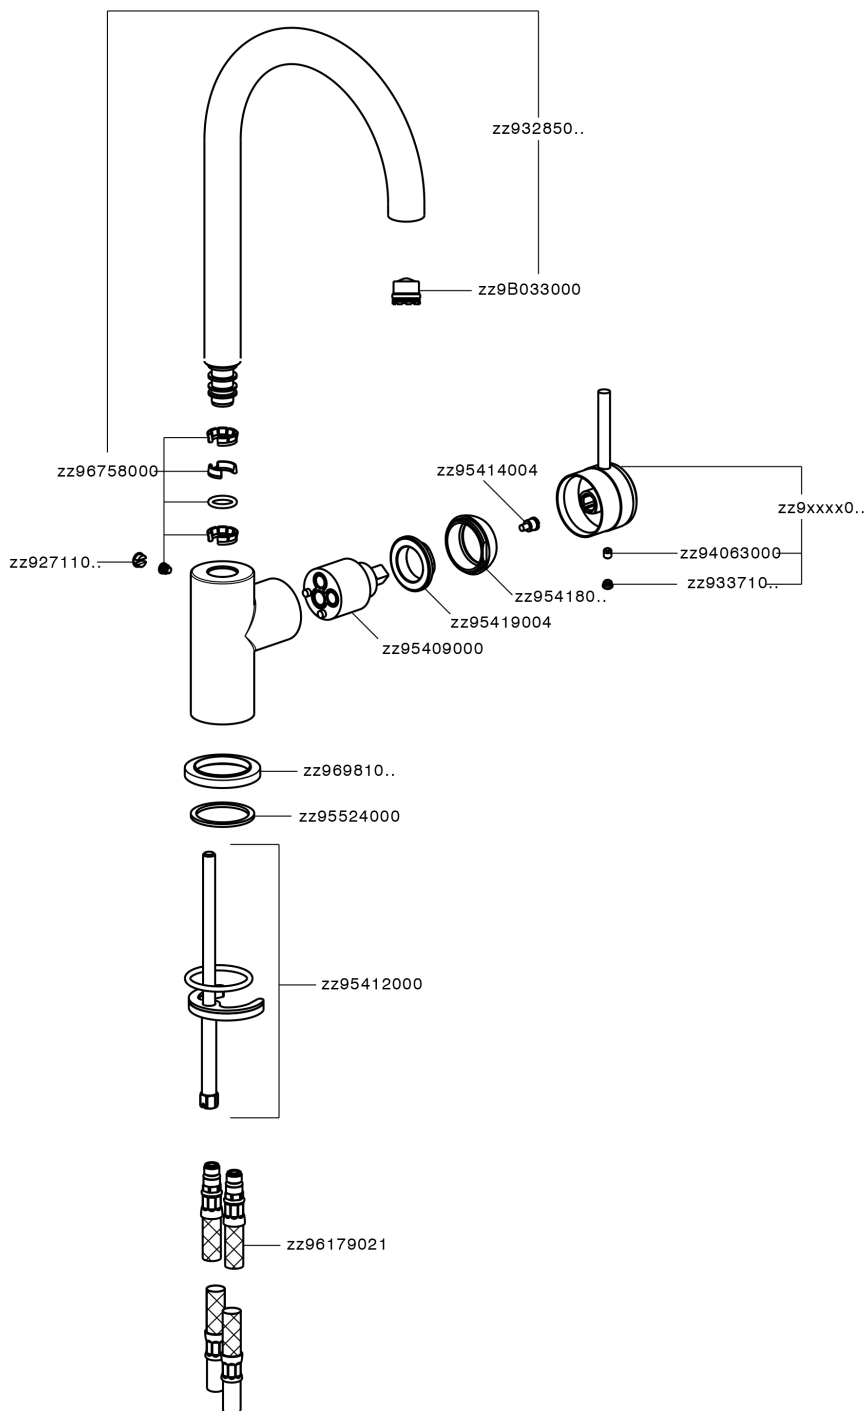

Single lever sink mixer Energysave CHRONOS_CR000535

MODEL **CR000535**

Single lever sink mixer Energysave,swivel spout,G.3/8" stainless steel flexible hoses

AVAILABLE FINISHINGS

-  **21** 21 Chrome
-  **2F** 2F Brushed Nickel
-  **2Q** 2Q Black Titanium

CHARACTERISTICS

Cartridge Spare Parts **ZZ95409000**

35 mm Cartridge

EcoStop

EcoStop feature limits water flow to approximately 50% of maximum output with one point of resistance on setting. Push slightly past the middle stop only when full water output is required. This will save water up to 50%.

EnergySave

Thanks to the EnergySave device, only cold water will be drawn if the lever is operated in the central position, so that the water heater will not be engaged and no hot water wasted, leading to considerable savings in energy and costs. The temperature can be adjusted by rotating the lever to the left, until the desired temperature is reached.

Single lever sink mixer Energysave CHRONOS_CR000535

CR000535

<https://en.huberitalia.com/single-lever-sink-mixer-energysave-chronos-cr000535>

2026-06-27