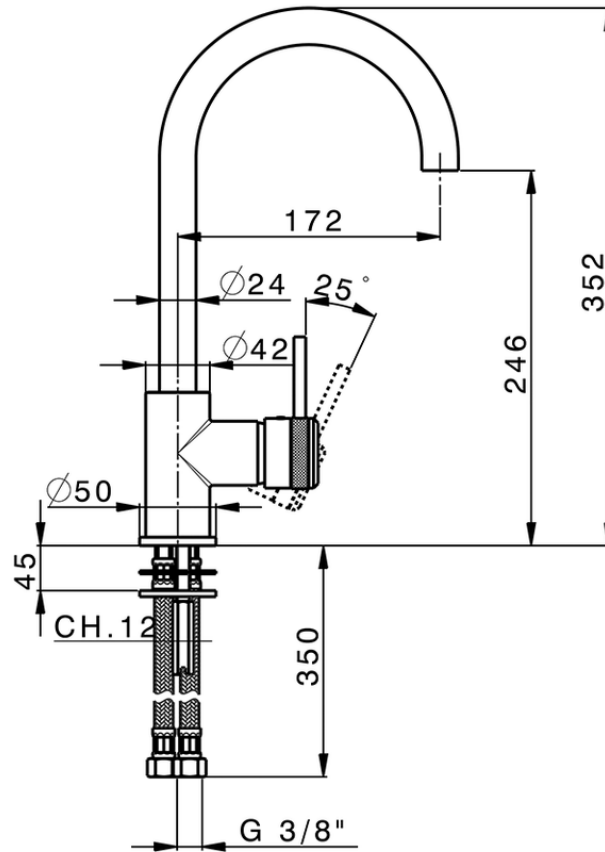

Single lever sink mixer Energysave CHRONOS_CR000535

CR000535

<https://en.huberitalia.com/single-lever-sink-mixer-energysave-chronos-cr000535>

2026-04-08