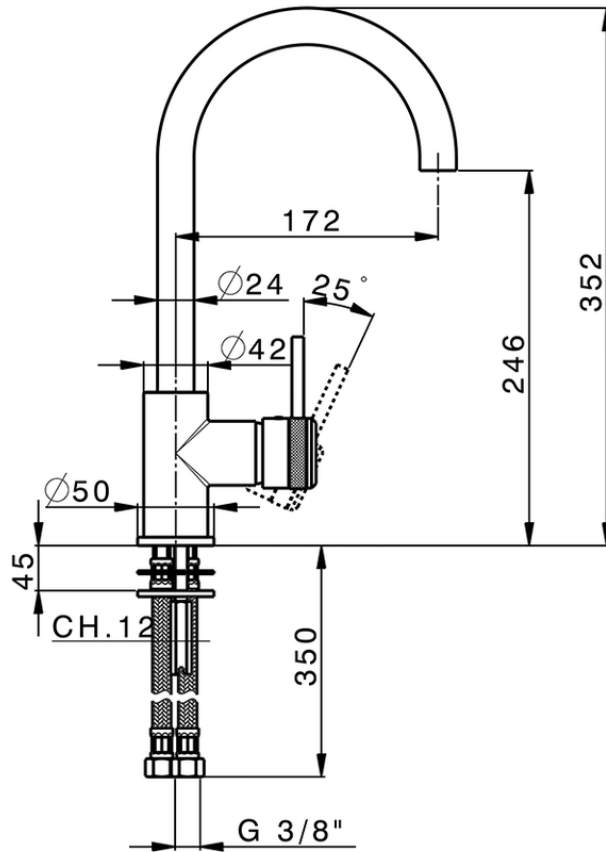

Single lever sink mixer Energysave CHRONOS_CR000535

CR000535

<https://en.huberitalia.com/single-lever-sink-mixer-energysave-chronos-cr000535>

2026-05-01