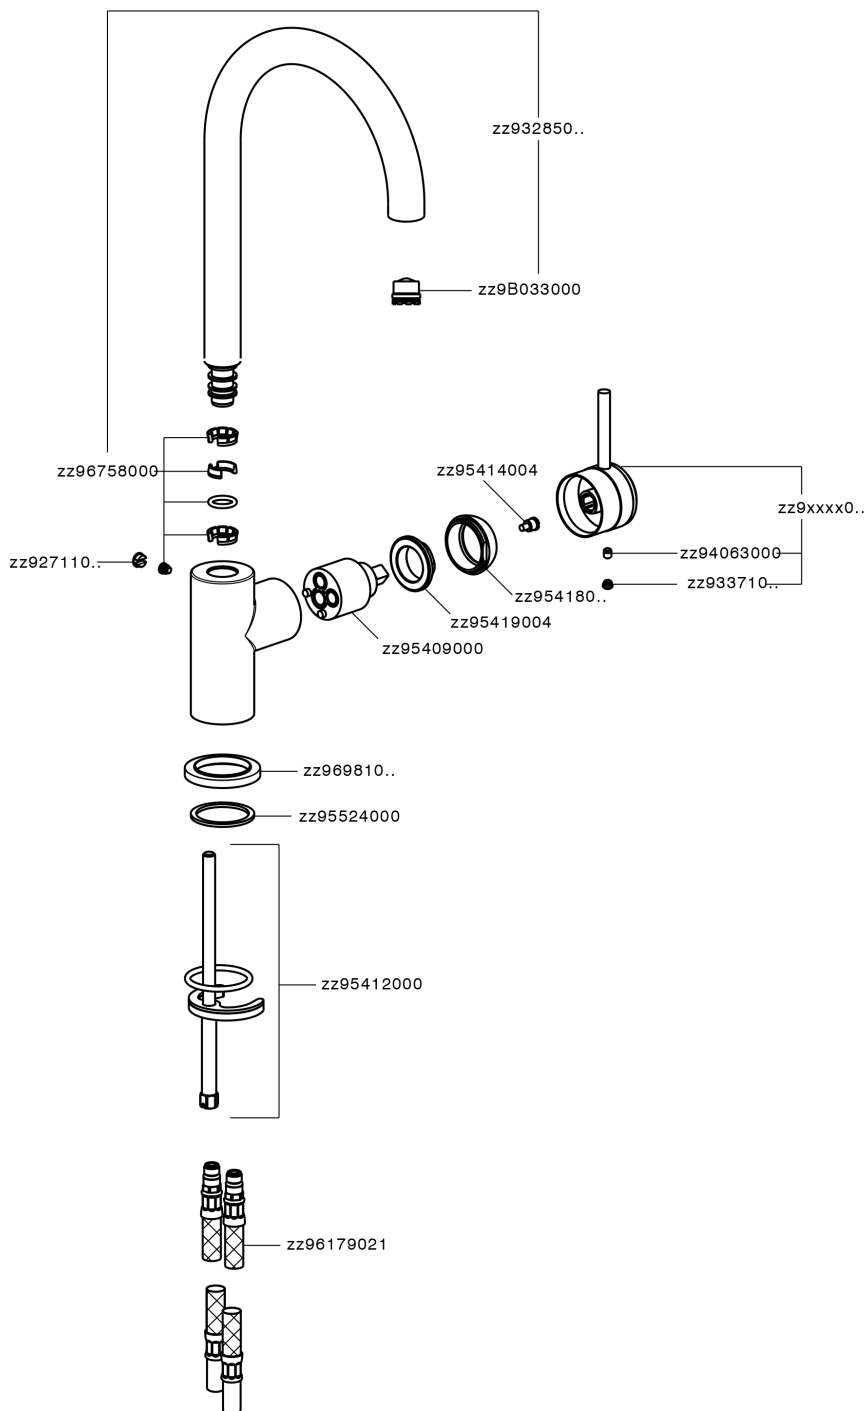

## Single lever sink mixer Energysave CHRONOS\_CR000535

CR000535

<https://en.huberitalia.com/single-lever-sink-mixer-energysave-chronos-cr000535>

2026-06-26