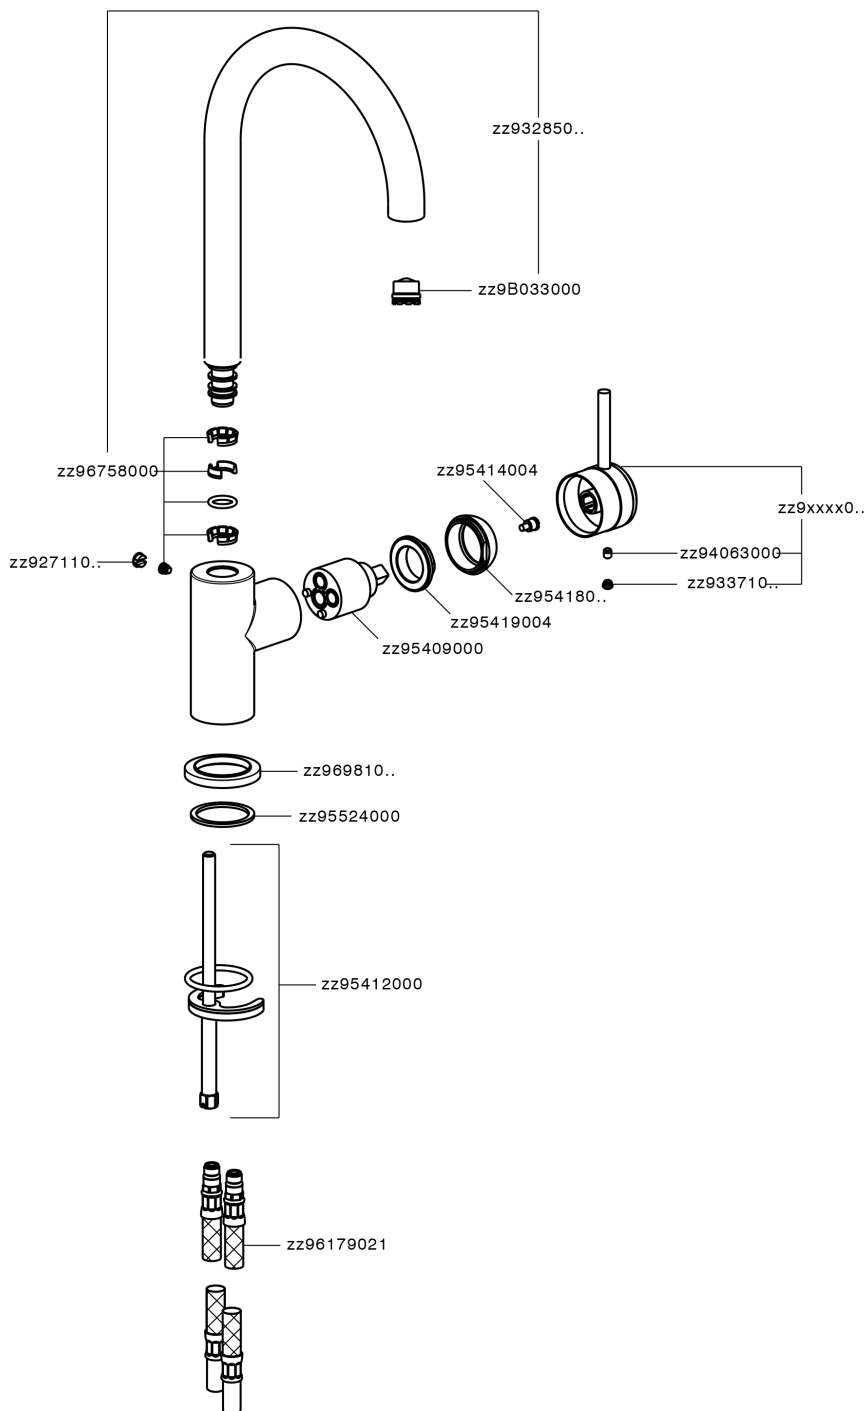

Single lever sink mixer Energysave CHRONOS_CR000535

CR000535

<https://en.huberitalia.com/single-lever-sink-mixer-energysave-chronos-cr000535>

2026-04-05