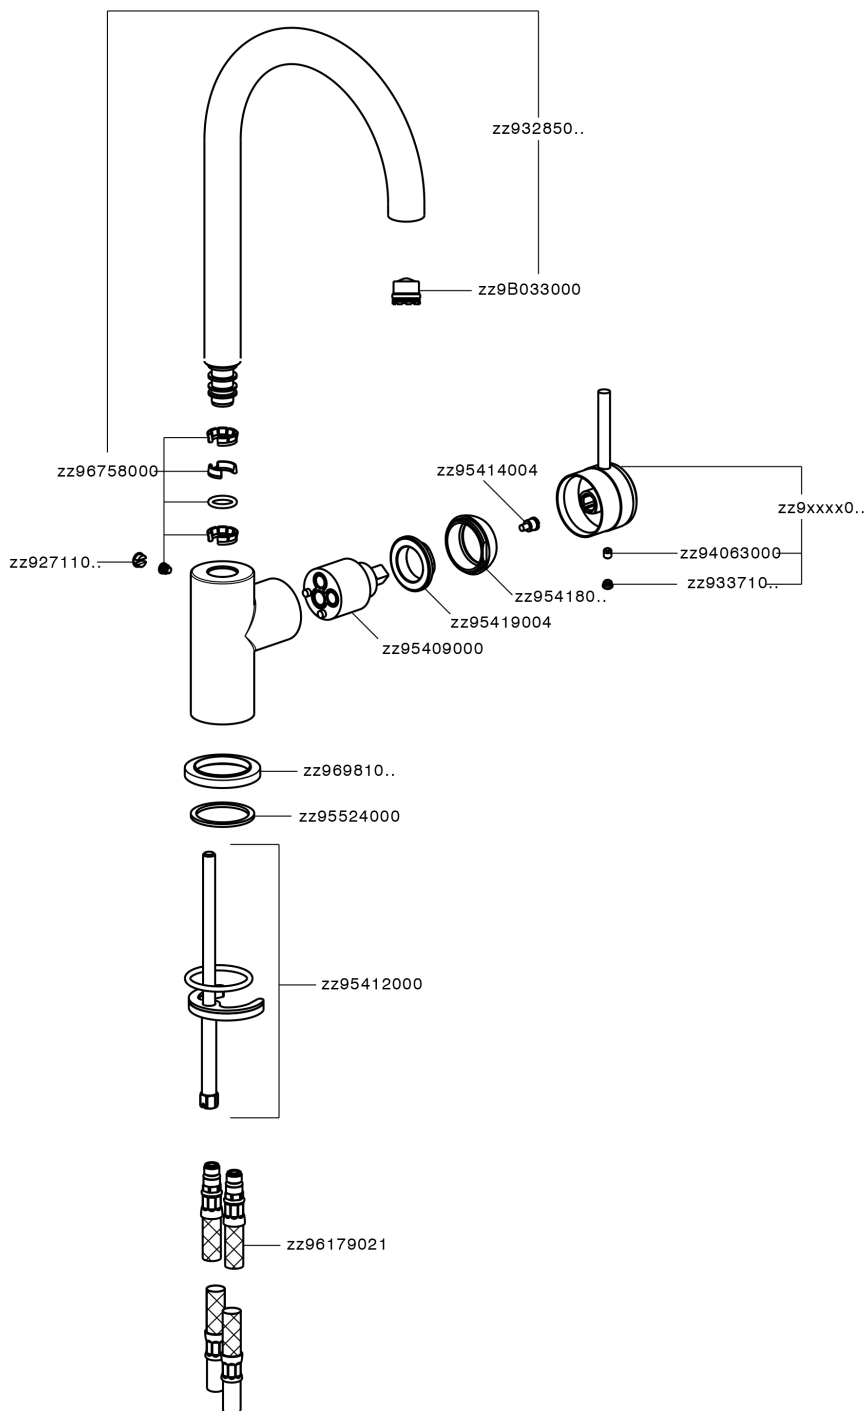

Single lever sink mixer Energysave CHRONOS_CR000535

MODEL **CR000535**

Single lever sink mixer Energysave,swivel spout,G.3/8" stainless steel flexible hoses

AVAILABLE FINISHINGS

-  **21** 21 Chrome
-  **2F** 2F Brushed Nickel
-  **2Q** 2Q Black Titanium

CHARACTERISTICS

Cartridge Spare Parts **ZZ95409000**

35 mm Cartridge

EcoStop

EcoStop feature limits water flow to approximately 50% of maximum output with one point of resistance on setting. Push slightly past the middle stop only when full water output is required. This will save water up to 50%.

EnergySave

Thanks to the EnergySave device, only cold water will be drawn if the lever is operated in the central position, so that the water heater will not be engaged and no hot water wasted, leading to considerable savings in energy and costs. The temperature can be adjusted by rotating the lever to the left, until the desired temperature is reached.

Single lever sink mixer Energysave CHRONOS_CR000535

CR000535

<https://en.huberitalia.com/single-lever-sink-mixer-energysave-chronos-cr000535>

2026-06-21