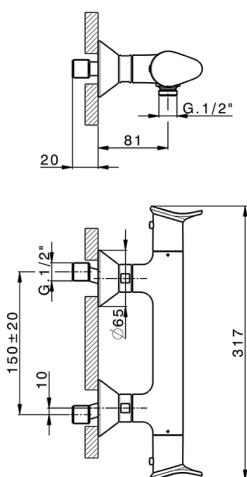

Thermostatic shower mixer HARLOCK_HCT01010

MODEL **HCT01010**

Thermostatic shower mixer, without shower set, 1/2" M flexible connection

AVAILABLE FINISHINGS

-  **21** 21 Chrome
-  **2P** 2P Rose Gold
-  **2Q** 2Q Black Titanium
-  **40** 40 Matt Black
-  **4Q** 4Q Matt White
-  **6T** 6T Chrome/Matt Black

CHARACTERISTICS

Cartridge Spare Parts **ZZ96551000**

TMX 25 Thermostatic Valve

SafeTouch

The Huber SafeTouch system maintains the mixer body cool to the touch during operation.

Thermostatic

The Huber thermostatic is your personal water manager, helping you to handle, control and save water and energy.