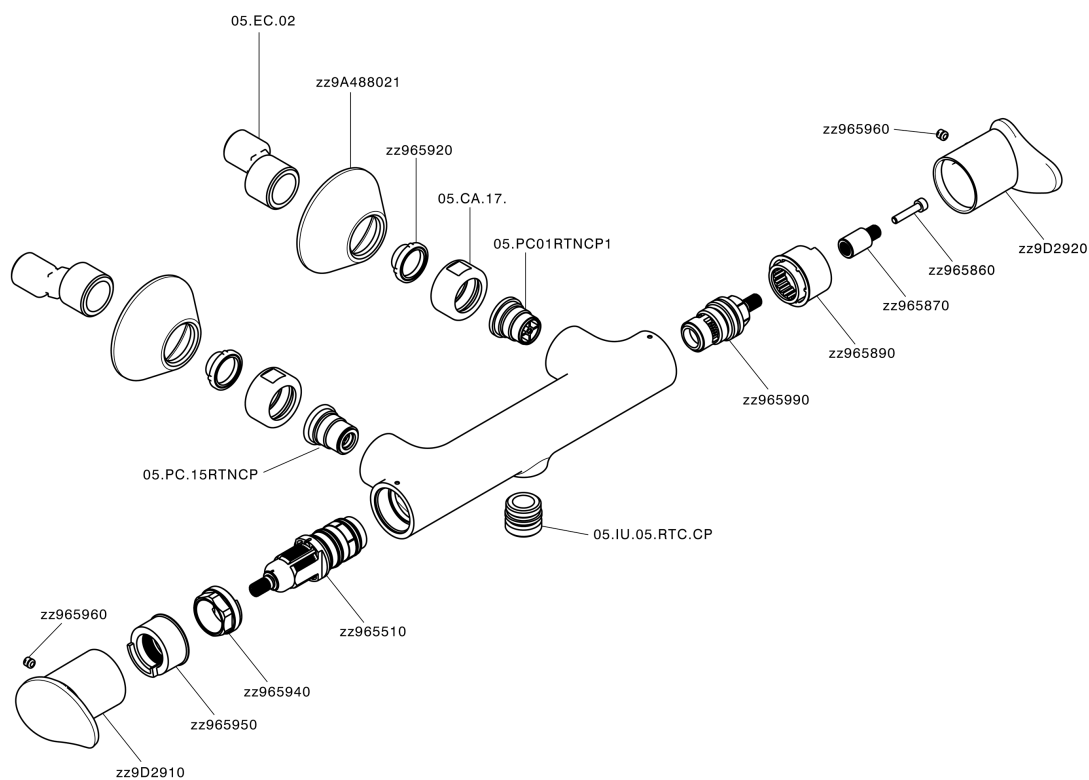

Thermostatic shower mixer HARLOCK_HCT01010

MODEL **HCT01010**

Thermostatic shower mixer, without shower set, 1/2" M flexible connection

AVAILABLE FINISHINGS

-  **21** 21 Chrome
-  **2P** 2P Rose Gold
-  **2Q** 2Q Black Titanium
-  **40** 40 Matt Black
-  **4Q** 4Q Matt White
-  **6T** 6T Chrome/Matt Black

CHARACTERISTICS

Cartridge Spare Parts **ZZ96551000**

TMX 25 Thermostatic Valve

SafeTouch

The Huber SafeTouch system maintains the mixer body cool to the touch during operation.

Thermostatic

The Huber thermostatic is your personal water manager, helping you to handle, control and save water and energy.

Thermostatic shower mixer HARLOCK_HCT01010

HCT01010

<https://en.huberitalia.com/thermostatic-shower-mixer-harlock-hct01010>

2026-06-30