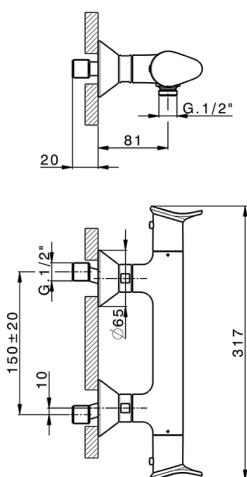

Thermostatic shower mixer HARLOCK_HCT01010

MODEL **HCT01010**

Thermostatic shower mixer, without shower set, 1/2" M flexible connection

AVAILABLE FINISHINGS

-  **21** 21 Chrome
-  **2P** 2P Rose Gold
-  **2Q** 2Q Black Titanium
-  **40** 40 Matt Black
-  **4Q** 4Q Matt White
-  **6T** 6T Chrome/Matt Black

CHARACTERISTICS

Cartridge Spare Parts **ZZ96551000**

TMX 25 Thermostatic Valve

SafeTouch

The Huber SafeTouch system maintains the mixer body cool to the touch during operation.

Thermostatic

The Huber thermostatic is your personal water manager, helping you to handle, control and save water and energy.

Thermostatic shower mixer HARLOCK_HCT01010

HCT01010

<https://en.huberitalia.com/thermostatic-shower-mixer-harlock-hct01010>

2026-06-09