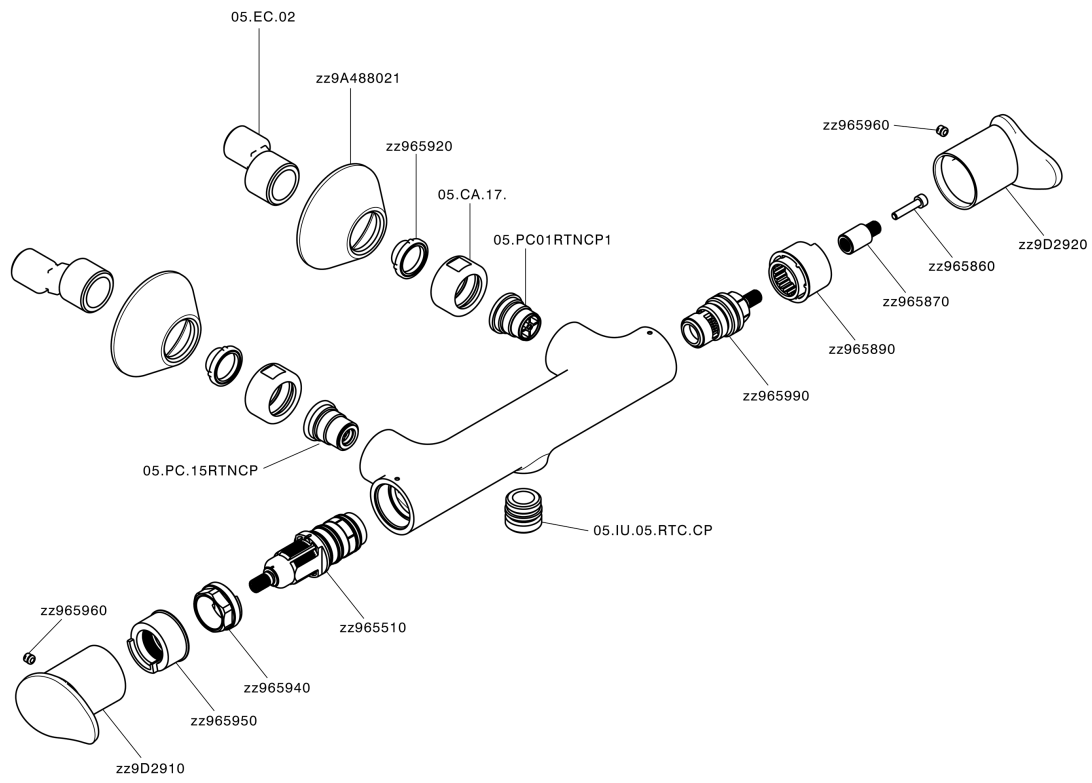

Thermostatic shower mixer HARLOCK_HCT01010

MODEL **HCT01010**

Thermostatic shower mixer, without shower set, 1/2" M flexible connection

AVAILABLE FINISHINGS

-  **21** 21 Chrome
-  **2P** 2P Rose Gold
-  **2Q** 2Q Black Titanium
-  **40** 40 Matt Black
-  **4Q** 4Q Matt White
-  **6T** 6T Chrome/Matt Black

CHARACTERISTICS

Cartridge Spare Parts **ZZ96551000**

TMX 25 Thermostatic Valve

SafeTouch

The Huber SafeTouch system maintains the mixer body cool to the touch during operation.

Thermostatic

The Huber thermostatic is your personal water manager, helping you to handle, control and save water and energy.

Thermostatic shower mixer HARLOCK_HCT01010

HCT01010

<https://en.huberitalia.com/thermostatic-shower-mixer-harlock-hct01010>

2026-06-09