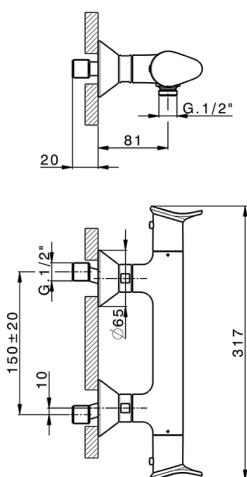

Thermostatic shower mixer HARLOCK_HCT01010

MODEL **HCT01010**

Thermostatic shower mixer, without shower set, 1/2" M flexible connection

AVAILABLE FINISHINGS

-  **21** 21 Chrome
-  **2P** 2P Rose Gold
-  **2Q** 2Q Black Titanium
-  **40** 40 Matt Black
-  **4Q** 4Q Matt White
-  **6T** 6T Chrome/Matt Black

CHARACTERISTICS

Cartridge Spare Parts **ZZ96551000**

TMX 25 Thermostatic Valve

SafeTouch

The Huber SafeTouch system maintains the mixer body cool to the touch during operation.

Thermostatic

The Huber thermostatic is your personal water manager, helping you to handle, control and save water and energy.

Thermostatic shower mixer HARLOCK_HCT01010

HCT01010

<https://en.huberitalia.com/thermostatic-shower-mixer-harlock-hct01010>

2026-04-29