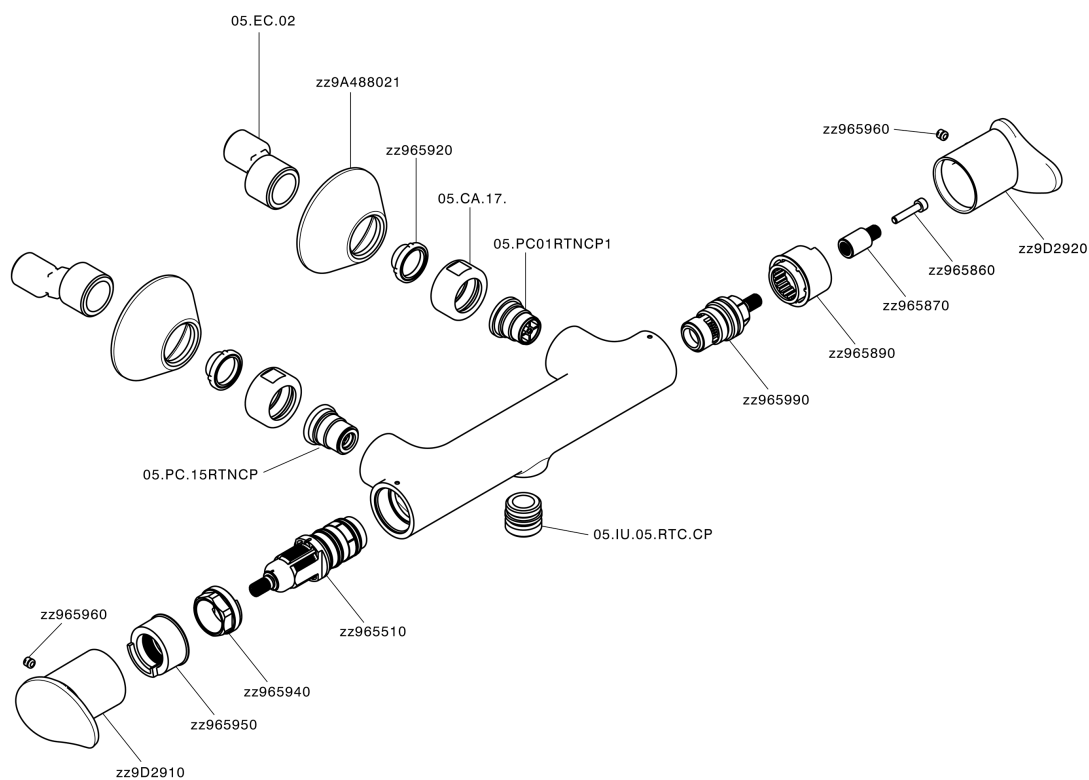

Thermostatic shower mixer HARLOCK_HCT01010

MODEL **HCT01010**

Thermostatic shower mixer, without shower set, 1/2" M flexible connection

AVAILABLE FINISHINGS

-  **21** 21 Chrome
-  **2P** 2P Rose Gold
-  **2Q** 2Q Black Titanium
-  **40** 40 Matt Black
-  **4Q** 4Q Matt White
-  **6T** 6T Chrome/Matt Black

CHARACTERISTICS

Cartridge Spare Parts **ZZ96551000**

TMX 25 Thermostatic Valve

SafeTouch

The Huber SafeTouch system maintains the mixer body cool to the touch during operation.

Thermostatic

The Huber thermostatic is your personal water manager, helping you to handle, control and save water and energy.

Thermostatic shower mixer HARLOCK_HCT01010

HCT01010

<https://en.huberitalia.com/thermostatic-shower-mixer-harlock-hct01010>

2026-04-29