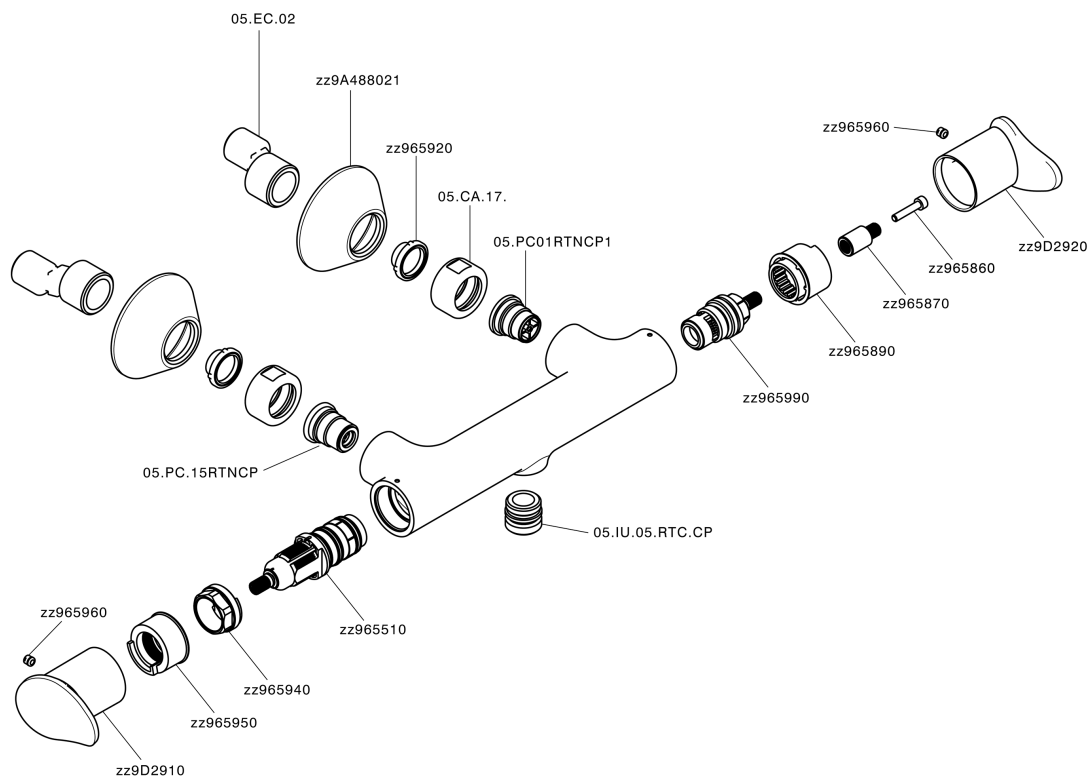

Thermostatic shower mixer HARLOCK_HCT01010

HCT01010

<https://en.huberitalia.com/thermostatic-shower-mixer-harlock-hct01010>

2026-04-06