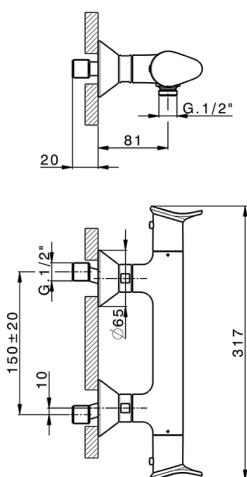

Thermostatic shower mixer HARLOCK_HCT01010

MODEL **HCT01010**

Thermostatic shower mixer, without shower set, 1/2" M flexible connection

AVAILABLE FINISHINGS

-  **21** 21 Chrome
-  **2P** 2P Rose Gold
-  **2Q** 2Q Black Titanium
-  **40** 40 Matt Black
-  **4Q** 4Q Matt White
-  **6T** 6T Chrome/Matt Black

CHARACTERISTICS

Cartridge Spare Parts **ZZ96551000**

TMX 25 Thermostatic Valve

SafeTouch

The Huber SafeTouch system maintains the mixer body cool to the touch during operation.

Thermostatic

The Huber thermostatic is your personal water manager, helping you to handle, control and save water and energy.

Thermostatic shower mixer HARLOCK_HCT01010

HCT01010

<https://en.huberitalia.com/thermostatic-shower-mixer-harlock-hct01010>

2026-06-08