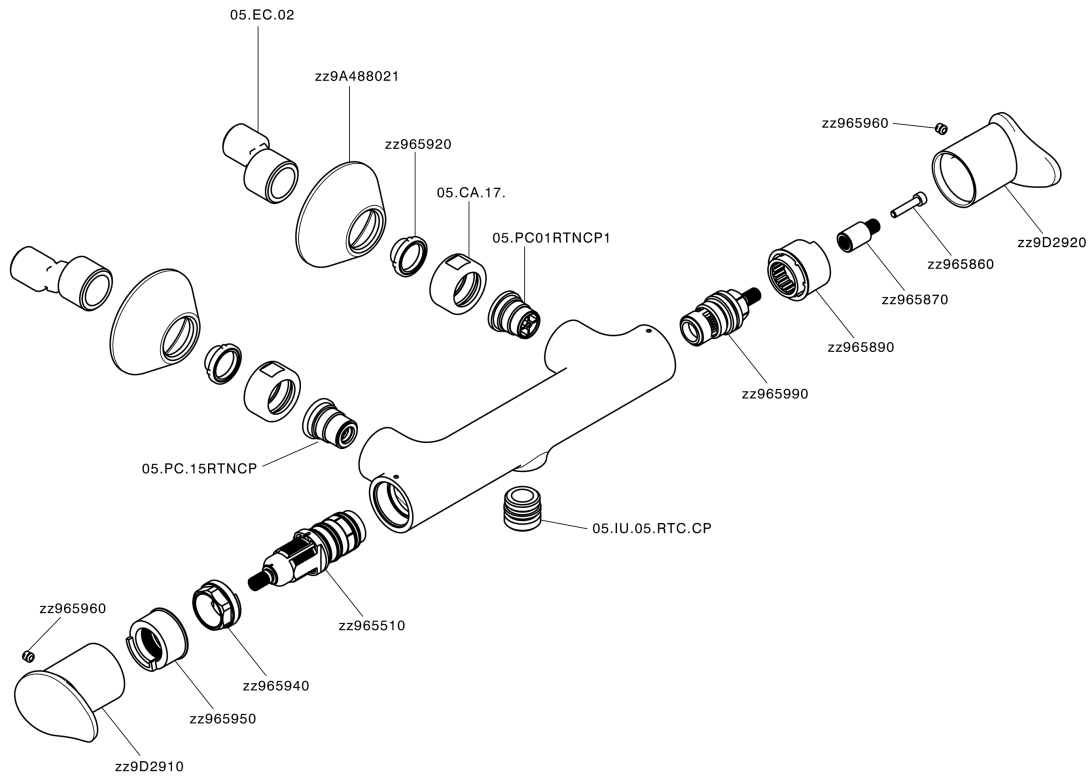

Thermostatic shower mixer HARLOCK_HCT01010

MODEL **HCT01010**

Thermostatic shower mixer, without shower set, 1/2" M flexible connection

AVAILABLE FINISHINGS

-  **21** 21 Chrome
-  **2P** 2P Rose Gold
-  **2Q** 2Q Black Titanium
-  **40** 40 Matt Black
-  **4Q** 4Q Matt White
-  **6T** 6T Chrome/Matt Black

CHARACTERISTICS

Cartridge Spare Parts **ZZ96551000**

TMX 25 Thermostatic Valve

SafeTouch

The Huber SafeTouch system maintains the mixer body cool to the touch during operation.

Thermostatic

The Huber thermostatic is your personal water manager, helping you to handle, control and save water and energy.

Thermostatic shower mixer HARLOCK_HCT01010

HCT01010

<https://en.huberitalia.com/thermostatic-shower-mixer-harlock-hct01010>

2026-06-08