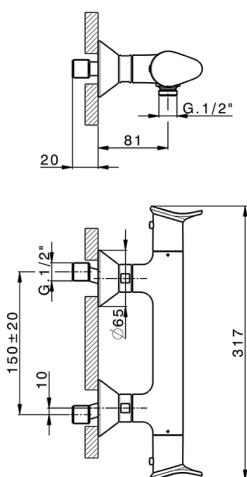

Thermostatic shower mixer HARLOCK_HCT01010

MODEL **HCT01010**

Thermostatic shower mixer, without shower set, 1/2" M flexible connection

AVAILABLE FINISHINGS

-  **21** 21 Chrome
-  **2P** 2P Rose Gold
-  **2Q** 2Q Black Titanium
-  **40** 40 Matt Black
-  **4Q** 4Q Matt White
-  **6T** 6T Chrome/Matt Black

CHARACTERISTICS

Cartridge Spare Parts **ZZ96551000**

TMX 25 Thermostatic Valve

SafeTouch

The Huber SafeTouch system maintains the mixer body cool to the touch during operation.

Thermostatic

The Huber thermostatic is your personal water manager, helping you to handle, control and save water and energy.

Thermostatic shower mixer HARLOCK_HCT01010

HCT01010

<https://en.huberitalia.com/thermostatic-shower-mixer-harlock-hct01010>

2026-06-10