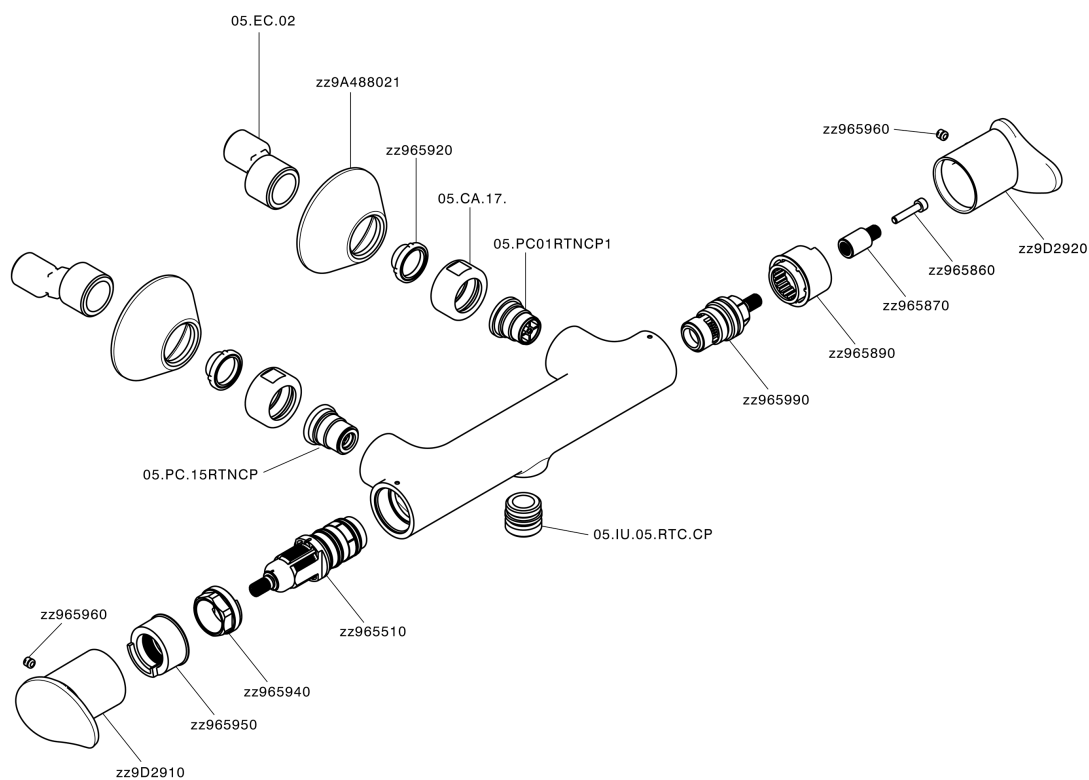

Thermostatic shower mixer HARLOCK_HCT01010

MODEL **HCT01010**

Thermostatic shower mixer, without shower set, 1/2" M flexible connection

AVAILABLE FINISHINGS

-  **21** 21 Chrome
-  **2P** 2P Rose Gold
-  **2Q** 2Q Black Titanium
-  **40** 40 Matt Black
-  **4Q** 4Q Matt White
-  **6T** 6T Chrome/Matt Black

CHARACTERISTICS

Cartridge Spare Parts **ZZ96551000**

TMX 25 Thermostatic Valve

SafeTouch

The Huber SafeTouch system maintains the mixer body cool to the touch during operation.

Thermostatic

The Huber thermostatic is your personal water manager, helping you to handle, control and save water and energy.

Thermostatic shower mixer HARLOCK_HCT01010

HCT01010

<https://en.huberitalia.com/thermostatic-shower-mixer-harlock-hct01010>

2026-06-10