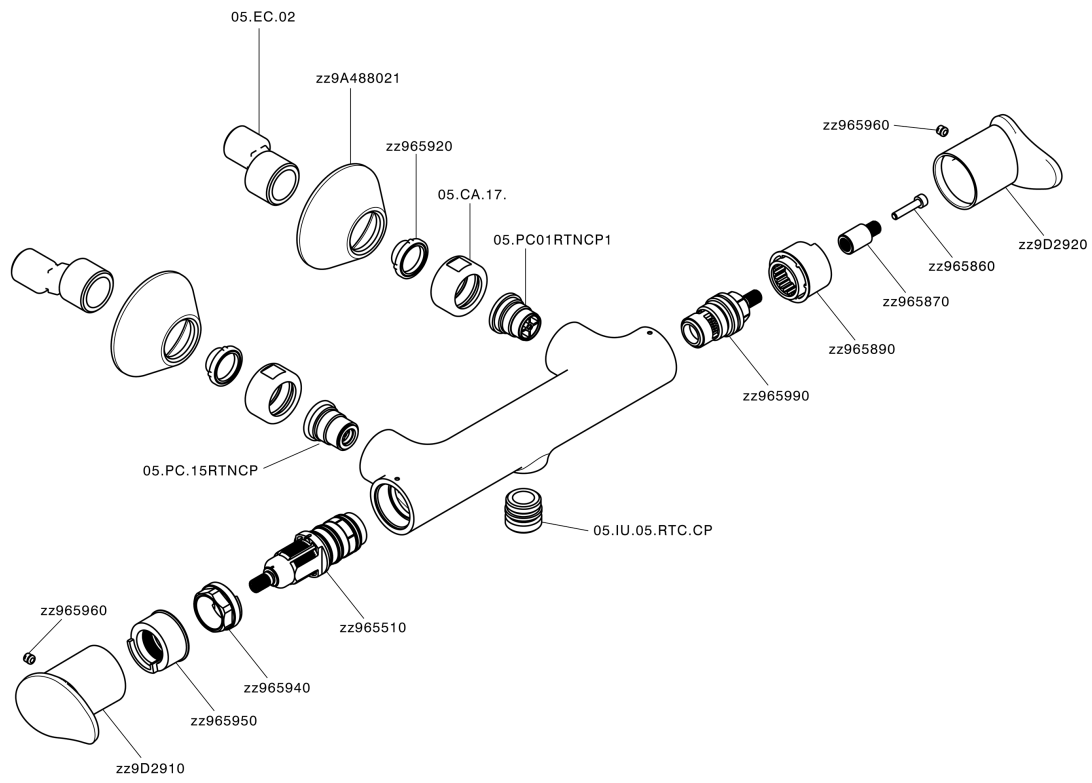

Thermostatic shower mixer HARLOCK_HCT01010

HCT01010

<https://en.huberitalia.com/thermostatic-shower-mixer-harlock-hct01010>

2026-06-15