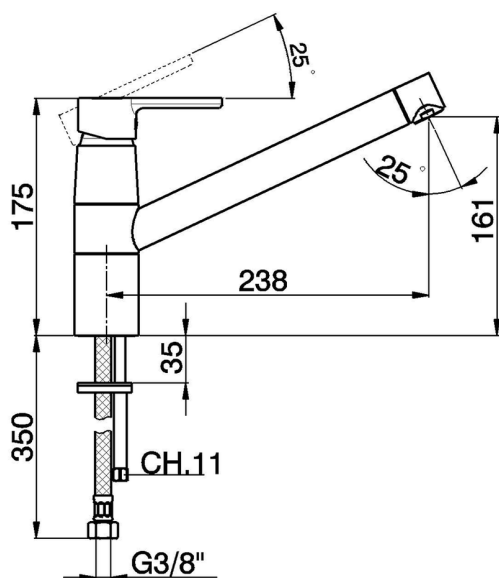

## Single lever sink mixer KITCHEN\_H2002580

MODEL **H2002580**

Single lever sink mixer, swivel spout, G.3/8" stainless steel flexible hoses

AVAILABLE FINISHINGS

CHARACTERISTICS

Cartridge Spare Parts **ZZ95409000**

**35 mm Cartridge**

### EcoStop

EcoStop feature limits water flow to approximately 50% of maximum output with one point of resistance on setting. Push slightly past the middle stop only when full water output is required. This will save water up to 50%.