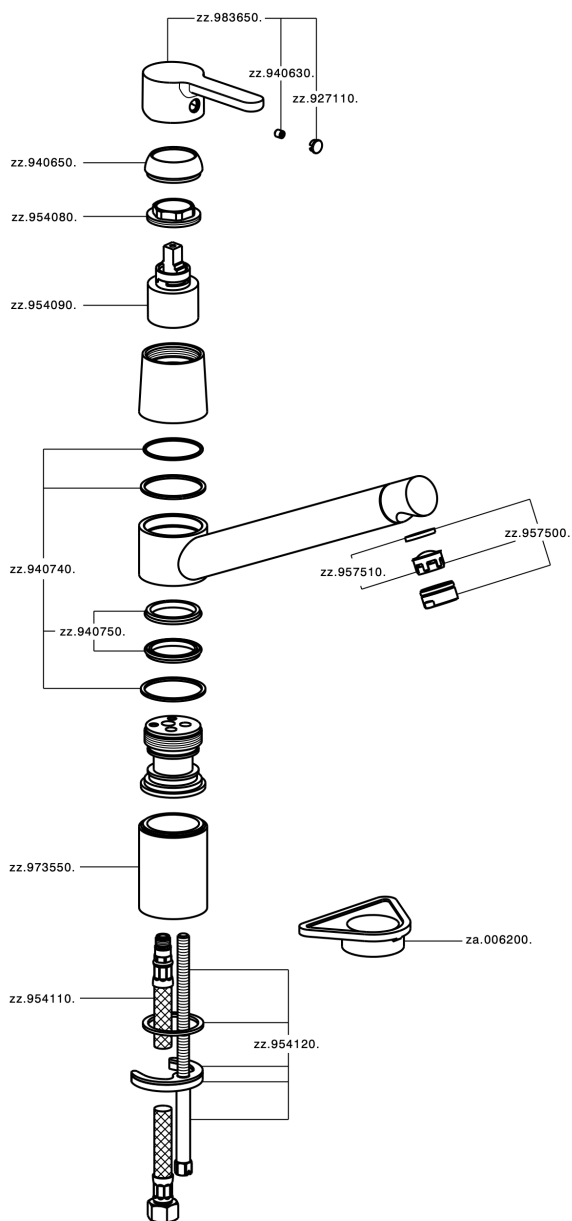

## Single lever sink mixer KITCHEN\_H2002580

MODEL **H2002580**

Single lever sink mixer, swivel spout, G.3/8" stainless steel flexible hoses

AVAILABLE FINISHINGS

CHARACTERISTICS

Cartridge Spare Parts **ZZ95409000**

**35 mm Cartridge**

### EcoStop

EcoStop feature limits water flow to approximately 50% of maximum output with one point of resistance on setting. Push slightly past the middle stop only when full water output is required. This will save water up to 50%.

## Single lever sink mixer KITCHEN\_H2002580

H2002580

<https://en.huberitalia.com/single-lever-sink-mixer-kitchen-h2002580>

2024-12-22