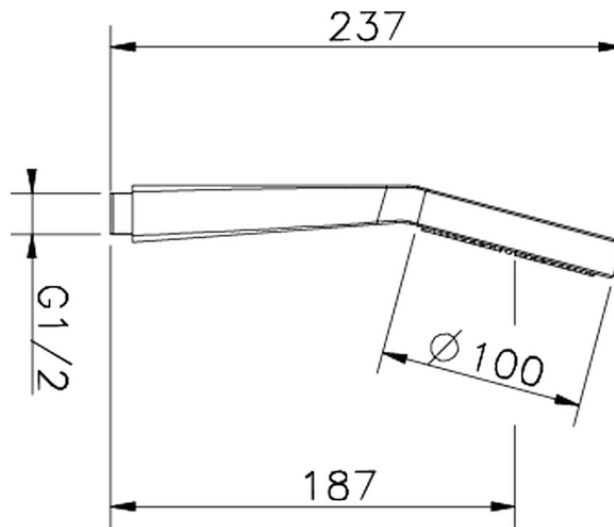

ABS Melody handshower SHOWER_05.DO.44H.

05.DO.44H.

<https://en.huberitalia.com/abs-melody-handshower-shower-05-do-44h>

2024-12-22