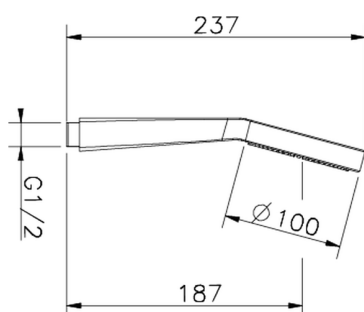

ABS Melody handshower SHOWER_05.DO.44H.

MODEL **05.DO.44H.**

ABS Melody handshower, 100 mm one spray

AVAILABLE FINISHINGS

CHARACTERISTICS

2024-12-22