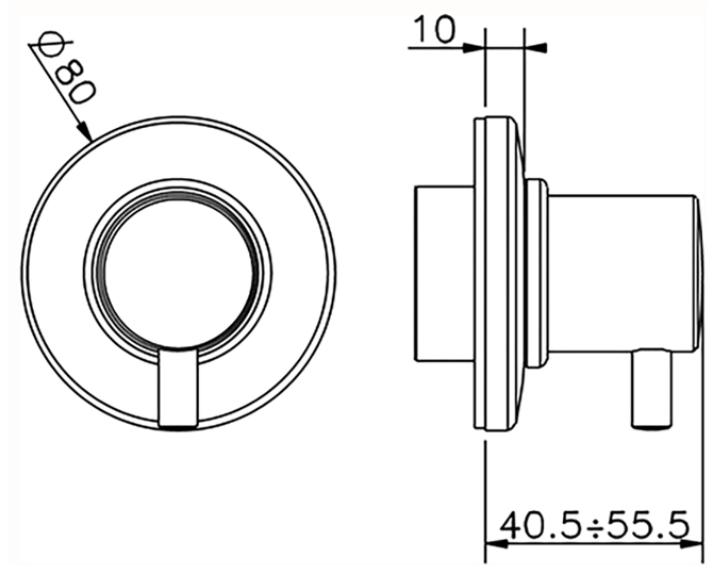

Stopvalve exposed part TRATTO EVO_TV003310

TV003310

<https://en.huberitalia.com/stopvalve-exposed-part-tratto-evo-tv003310>

2024-11-15