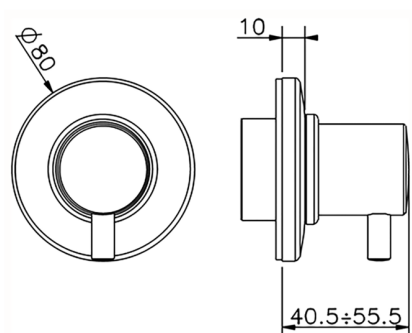

2024-11-15