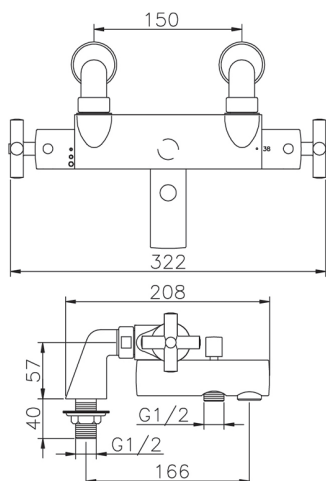

Thermostatic bath mixer SUITE_SUT28010

MODEL **SUT28010**

Thermostatic bath mixer, without shower set, 1/2" M flexible connection

AVAILABLE FINISHINGS

-  **21** 21 Chrome
-  **40** 40 Matt Black
-  **2F** 2F Brushed Nickel
-  **2W** 2W Brushed Gold

CHARACTERISTICS

Cartridge Spare Parts **24.04A.PP**

8x20 Plus P Thermostatic Valve

Thermostatic

The Huber thermostatic is your personal water manager, helping you to handle, control and save water and energy.