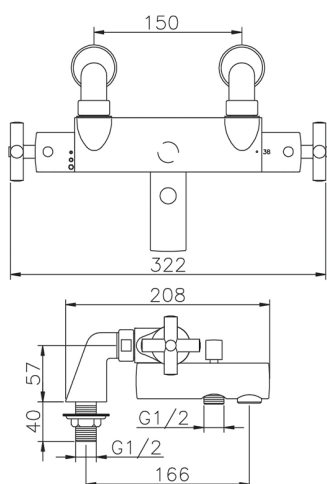

## Thermostatic bath mixer SUITE\_SUT28010

MODEL **SUT28010**

Thermostatic bath mixer, without shower set, 1/2" M flexible connection

### CHARACTERISTICS

Cartridge Spare Parts **24.04A.PP**  
**8x20 Plus P Thermostatic Valve**