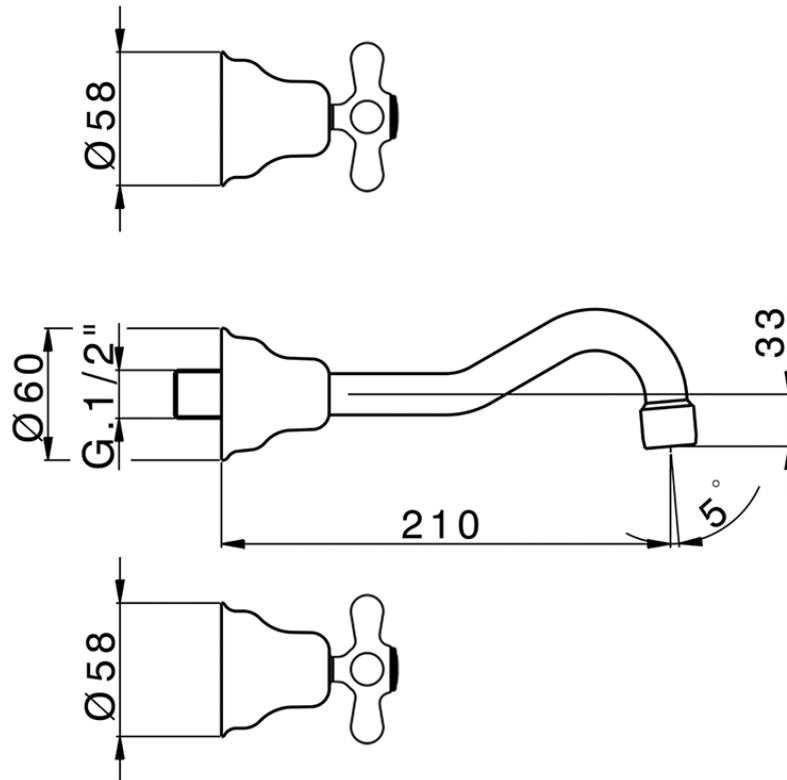

Exposed part for concealed washbasin mixer CROISSETTE_CS013510

CS013510

<https://en.huberitalia.com/exposed-part-for-concealed-washbasin-mixer-croisette-cs013510>

| Serie's code | Size XX |
|--------------|---------|
| CX 1351 | 20-35 |
| CF 1351 | 20-35 |
| CX 0331 | 20-35 |
| CF 0331 | 20-35 |
| CX 0200 | 20-35 |
| CF 0200 | 20-35 |
| BA 1351 | 20-35 |
| GS 1351 | 20-35 |
| GL 1351 | 20-35 |
| MN 1351 | 20-35 |
| LN 1351 | 20-35 |
| LV 1351 | 33-48 |
| LY 1351 | 33-48 |
| CU 1351 | 33-48 |
| SM 1351 | 30-45 |
| AA 1351 | 10-30 |
| AC 1351 | 10-30 |
| AR 1351 | 15-25 |
| PZ 1351 | 10-30 |
| RG 1351 | 10-30 |
| TS 1351 | 10-30 |
| VT 1351 | 10-30 |
| CS 1351 | 10-30 |
| WA 1351 | 45-68 |
| X1 1351 | 33-45 |
| X2 1351 | 33-45 |
| X3 1351 | 33-45 |
| X4 1351 | 33-45 |
| X5 1351 | 33-45 |
| RI 1351 | 20-35 |
| RM 1351 | 20-35 |

Limiti di tolleranza superficie piastrelle
 Adjustment limits for finished tile surface
 Limites de tolérance surface carrelage
 Fliesenoberfläche
 Superficie del azulejo

ZB033510

<https://en.huberitalia.com/concealed-washbasin-mixer-concealed-zb033510>