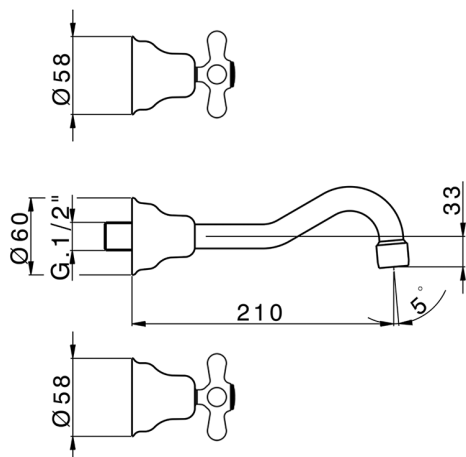

## Exposed part for concealed washbasin mixer CROISSETTE\_CS013510

MODEL **CS013510**

Exposed part for concealed washbasin mixer, without concealed part, for item ZB033510

### CHARACTERISTICS

Installation **Concealed**  
 Required concealed parts **ZB033510**

## Concealed washbasin mixer CONCEALED\_ZB033510

MODEL **ZB033510**

Concealed washbasin mixer, with two right headvalves

AVAILABLE FINISHINGS

**04** 04 Without finishing

CHARACTERISTICS

Installation **Concealed**  
 Concealed **1**