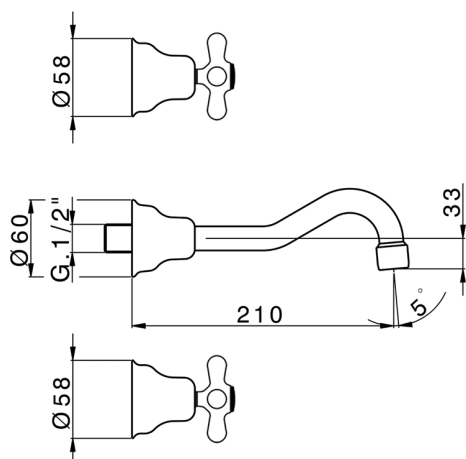

## Exposed part for concealed washbasin mixer CROISSETTE\_CS013510

MODEL **CS013510**

Exposed part for concealed washbasin mixer, without concealed part, for item ZB033510

### CHARACTERISTICS

Installation **Concealed**  
 Required concealed parts **ZB033510**

## Concealed washbasin mixer CONCEALED\_ZB033510

MODEL **ZB033510**

Concealed washbasin mixer, with two right headvalves

AVAILABLE FINISHINGS

**04** 04 Without finishing

CHARACTERISTICS

Installation **Concealed**  
 Concealed **1**

Serie's code	Size XX
CX 1351	20-35
CF 1351	20-35
CX 0331	20-35
CF 0331	20-35
CX 0200	20-35
CF 0200	20-35
BA 1351	20-35
GS 1351	20-35
GL 1351	20-35
MN 1351	20-35
LN 1351	20-35
LV 1351	33-48
LY 1351	33-48
CU 1351	33-48
SM 1351	30-45
AA 1351	10-30
AC 1351	10-30
AR 1351	15-25
PZ 1351	10-30
RG 1351	10-30
TS 1351	10-30
VT 1351	10-30
CS 1351	10-30
WA 1351	45-68
X1 1351	33-45
X2 1351	33-45
X3 1351	33-45
X4 1351	33-45
X5 1351	33-45
RI 1351	20-35
RM 1351	20-35