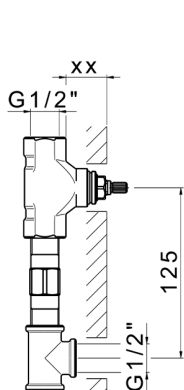

Concealed washbasin mixer CONCEALED_ZB033510

MODEL **ZB033510**

Concealed washbasin mixer, with two right headvalves

AVAILABLE FINISHINGS

04 04 Without finishing

CHARACTERISTICS

Installation **Concealed**
Concealed **1**

Serie's code	Size XX
CX 1351	20-35
CF 1351	20-35
CX 0331	20-35
CF 0331	20-35
CX 0200	20-35
CF 0200	20-35
BA 1351	20-35
GS 1351	20-35
GL 1351	20-35
MN 1351	20-35
LN 1351	20-35
LV 1351	33-48
LY 1351	33-48
CU 1351	33-48
SM 1351	30-45
AA 1351	10-30
AC 1351	10-30
AR 1351	15-25
PZ 1351	10-30
RG 1351	10-30
TS 1351	10-30
VT 1351	10-30
CS 1351	10-30
WA 1351	45-68
X1 1351	33-45
X2 1351	33-45
X3 1351	33-45
X4 1351	33-45
X5 1351	33-45
RI 1351	20-35
RM 1351	20-35