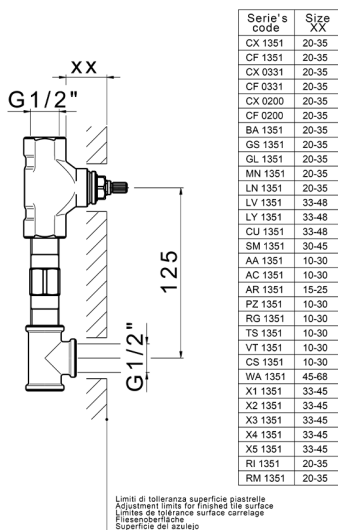

Concealed washbasin mixer CONCEALED_ZB033510

MODEL **ZB033510**

Concealed washbasin mixer, with two right headvalves

AVAILABLE FINISHINGS

04 04 Without finishing

CHARACTERISTICS

Installation **Concealed**
Concealed **1**

2026-06-27