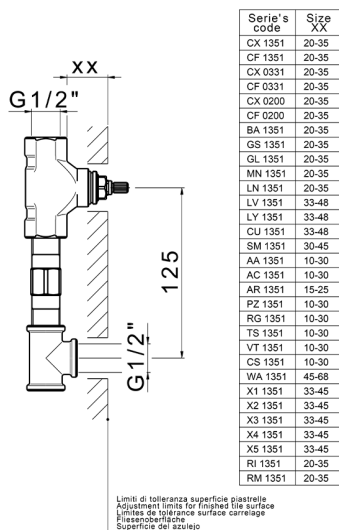

Concealed washbasin mixer CONCEALED_ZB033510

MODEL **ZB033510**

Concealed washbasin mixer, with two right headvalves

AVAILABLE FINISHINGS

04 04 Without finishing

CHARACTERISTICS

Installation **Concealed**
Concealed **1**

2026-04-06