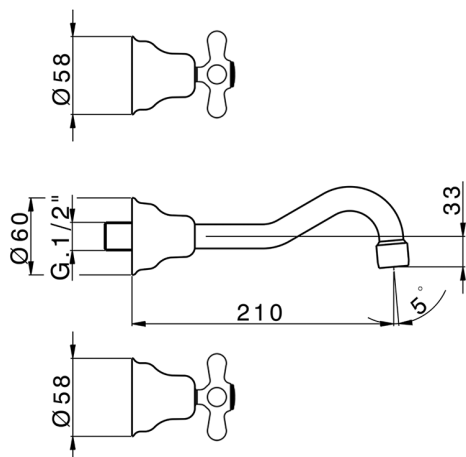

Exposed part for concealed washbasin mixer CROISSETTE_CS013510

MODEL **CS013510**

Exposed part for concealed washbasin mixer, without concealed part, for item ZB033510

AVAILABLE FINISHINGS

-  **21** 21 Chrome
-  **27** 27 Old Bronze
-  **2G** 2G Antique Gold
-  **2W** 2W Brushed Gold

CHARACTERISTICS

Installation **Concealed**
 Required concealed parts **ZB033510**

Concealed washbasin mixer CONCEALED_ZB033510

MODEL **ZB033510**

Concealed washbasin mixer, with two right headvalves

AVAILABLE FINISHINGS