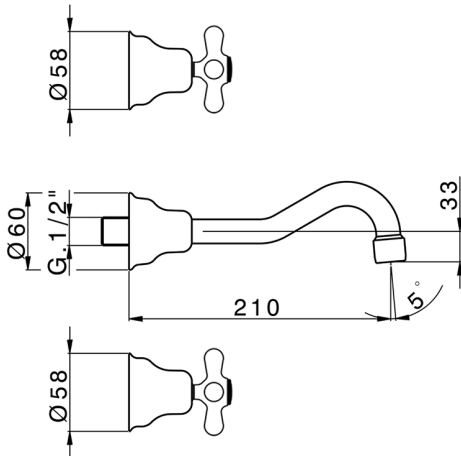

Exposed part for concealed washbasin mixer CROISSETTE_CS013510

MODEL **CS013510**

Exposed part for concealed washbasin mixer, without concealed part, for item ZB033510

AVAILABLE FINISHINGS

- **21** 21 Chrome
- **27** 27 Old Bronze
- **2G** 2G Antique Gold
- **2W** 2W Brushed Gold

CHARACTERISTICS

Installation **Concealed**

Required concealed parts **ZB033510**