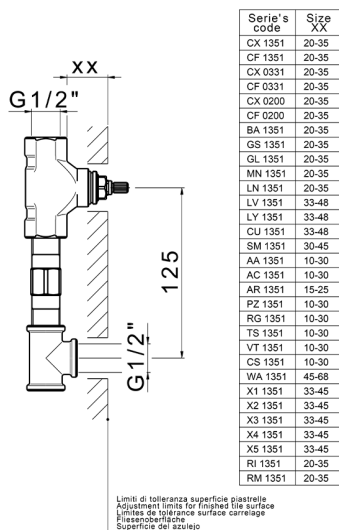

## Concealed washbasin mixer CONCEALED\_ZB033510

MODEL **ZB033510**

Concealed washbasin mixer, with two right headvalves

AVAILABLE FINISHINGS

**04** 04 Without finishing

CHARACTERISTICS

Installation **Concealed**  
 Concealed **1**