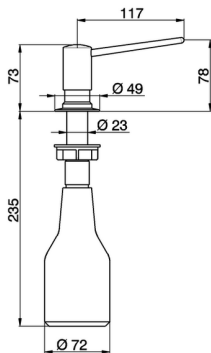

Soap dispenser COMMUNITY_LC190610

MODEL **LC190610**

Soap dispenser

AVAILABLE FINISHINGS

CHARACTERISTICS

2024-11-15