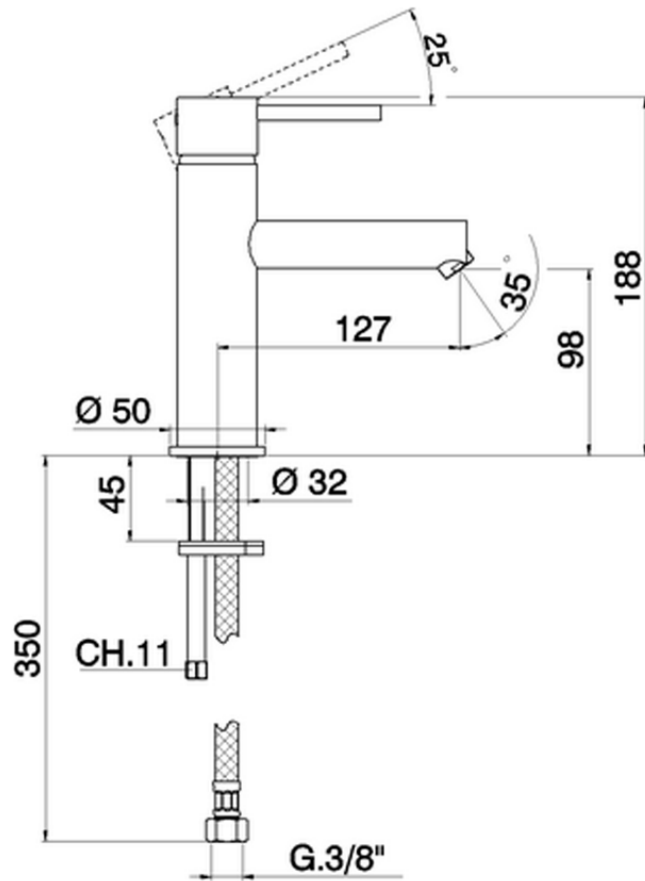

Single lever 'large' bidet mixer TRATTO EVO_TV000600

TV000600

<https://en.huberitalia.com/single-lever-large-bidet-mixer-tratto-evo-tv000600>

2025-04-24