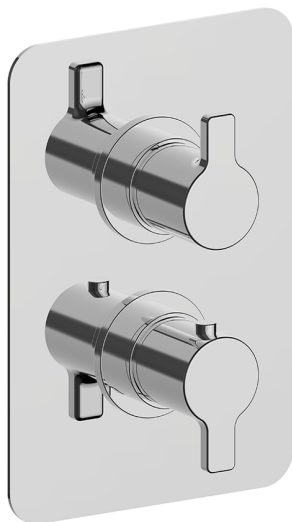

Exposed part for Thermostatic One Box Valve ONE BOX_SF0BT030

MODEL **SF0BT030**

Exposed part for Thermostatic One Box Valve, with 1-2-3 outlet devia stop, Minimum depth of installation: 67 mm, without concealed part, for items ZB00B030-ZB00B031

AVAILABLE FINISHINGS

CHARACTERISTICS

Cartridge Spare Parts **24.04A.PP**

8x20 Plus P Thermostatic Valve

Installation **Concealed**

Required concealed parts **ZB00B031**
ZB00B030

DeviaStop

The Huber Devia Stop technology allows to adjust the water flow and to direct it to the selected output point (overhead soaker, hand shower, etc).

Thermostatic

The Huber thermostatic is your personal water manager, helping you to handle, control and save water and energy.

One Box Universal Concealed Part ONE BOX_ZB00B031

MODEL **ZB00B031**

One Box Universal Concealed Part, for 1 or 2 or 3 outlet thermostatic or single lever, without trim kit, with noise reducers, with sealing gasket

One Box Universal Concealed Part ONE BOX_ZB00B030

MODEL **ZB00B030**

One Box Universal Concealed Part, for 1 or 2 or 3 outlet thermostatic or single lever, without trim kit, without noise reducers, with sealing gasket