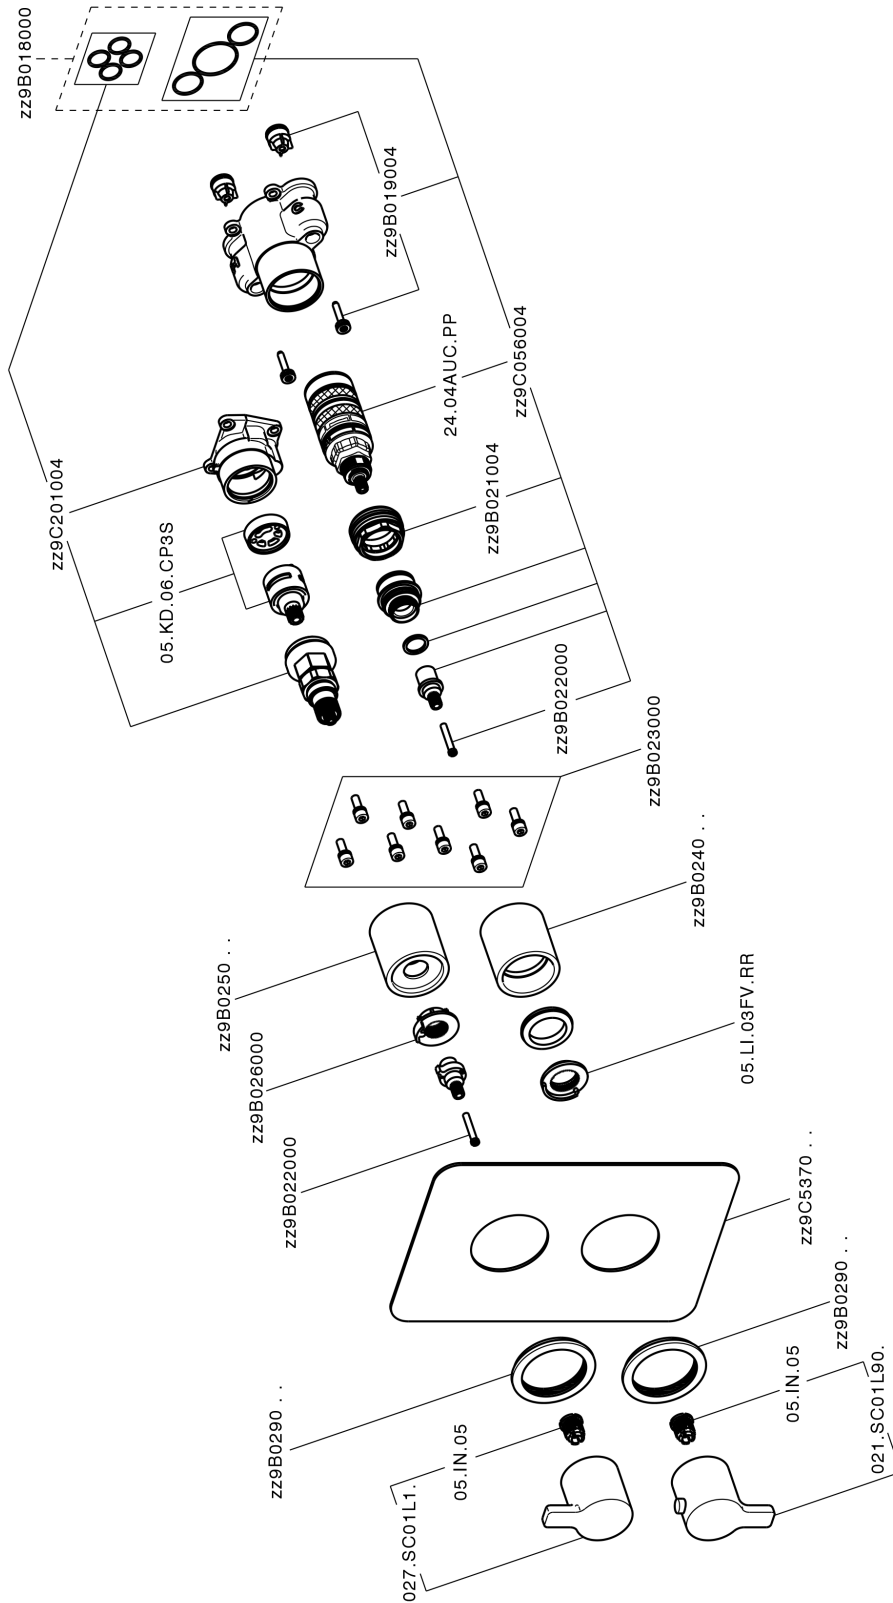

**Exposed part for Thermostatic One Box Valve ONE BOX\_SF0BT030**

MODEL **SF0BT030**

Exposed part for Thermostatic One Box Valve, with 1-2-3 outlet devia stop, Minimum depth of installation: 67 mm, without concealed part, for items ZB00B030-ZB00B031

AVAILABLE FINISHINGS

CHARACTERISTICS

Cartridge Spare Parts **24.04A.PP**

**8x20 Plus P Thermostatic Valve**

Installation **Concealed**

Required concealed parts **ZB00B031**  
**ZB00B030**

**DeviaStop**

The Huber Devia Stop technology allows to adjust the water flow and to direct it to the selected output point (overhead soaker, hand shower, etc).

## Exposed part for Thermostatic One Box Valve ONE BOX\_SF0BT030

SF0BT030

<https://en.huberitalia.com/exposed-part-for-thermostatic-one-box-valve-one-box-sf0bt030>