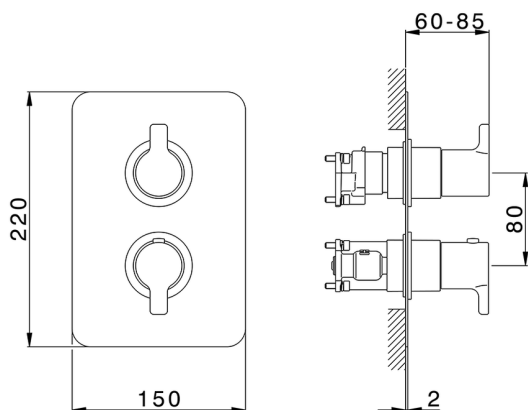

Exposed part for Thermostatic One Box Valve ONE BOX_SF0BT030

MODEL **SF0BT030**

Exposed part for Thermostatic One Box Valve, with 1-2-3 outlet devia stop, Minimum depth of installation: 67 mm, without concealed part, for items ZB00B030-ZB00B031

AVAILABLE FINISHINGS

CHARACTERISTICS

Cartridge Spare Parts **24.04A.PP**

8x20 Plus P Thermostatic Valve

Installation **Concealed**

Required concealed parts **ZB00B031**
ZB00B030

DeviaStop

The Huber Devia Stop technology allows to adjust the water flow and to direct it to the selected output point (overhead soaker, hand shower, etc).