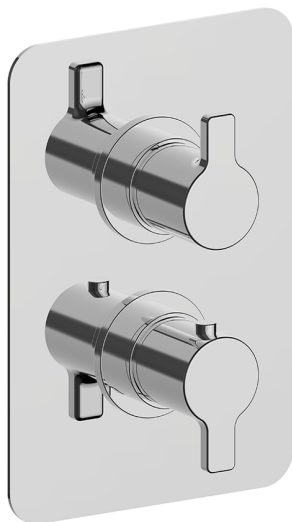

Exposed part for Thermostatic One Box Valve ONE BOX_SF0BT030

MODEL **SF0BT030**

Exposed part for Thermostatic One Box Valve, with 1-2-3 outlet devia stop, Minimum depth of installation: 67 mm, without concealed part, for items ZB00B030-ZB00B031

AVAILABLE FINISHINGS

CHARACTERISTICS

Cartridge Spare Parts **24.04A.PP**

8x20 Plus P Thermostatic Valve

Installation **Concealed**

Required concealed parts **ZB00B031**
ZB00B030

DeviaStop

The Huber Devia Stop technology allows to adjust the water flow and to direct it to the selected output point (overhead soaker, hand shower, etc).

Thermostatic

The Huber thermostatic is your personal water manager, helping you to handle, control and save water and energy.

Exposed part for Thermostatic One Box Valve ONE BOX_SF0BT030

SF0BT030

<https://en.huberitalia.com/exposed-part-for-thermostatic-one-box-valve-one-box-sf0bt030>

One Box Universal Concealed Part ONE BOX_ZB00B031

MODEL **ZB00B031**

One Box Universal Concealed Part, for 1 or 2 or 3 outlet thermostatic or single lever, without trim kit, with noise reducers, with sealing gasket