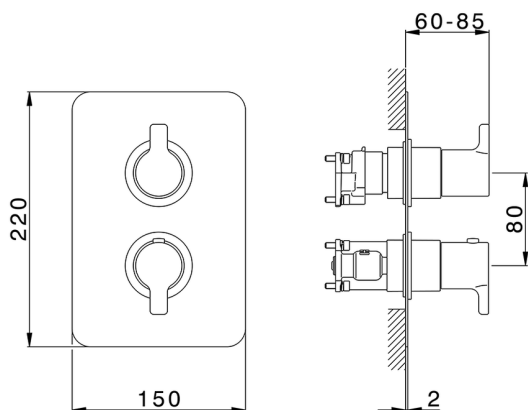

**Exposed part for Thermostatic One Box Valve ONE BOX\_SF0BT030**

MODEL **SF0BT030**

Exposed part for Thermostatic One Box Valve, with 1-2-3 outlet devia stop, Minimum depth of installation: 67 mm, without concealed part, for items ZB00B030-ZB00B031

AVAILABLE FINISHINGS

CHARACTERISTICS

Cartridge Spare Parts **24.04A.PP**

**8x20 Plus P Thermostatic Valve**

Installation **Concealed**

Required concealed parts **ZB00B031**  
**ZB00B030**

**DeviaStop**

The Huber Devia Stop technology allows to adjust the water flow and to direct it to the selected output point (overhead soaker, hand shower, etc).