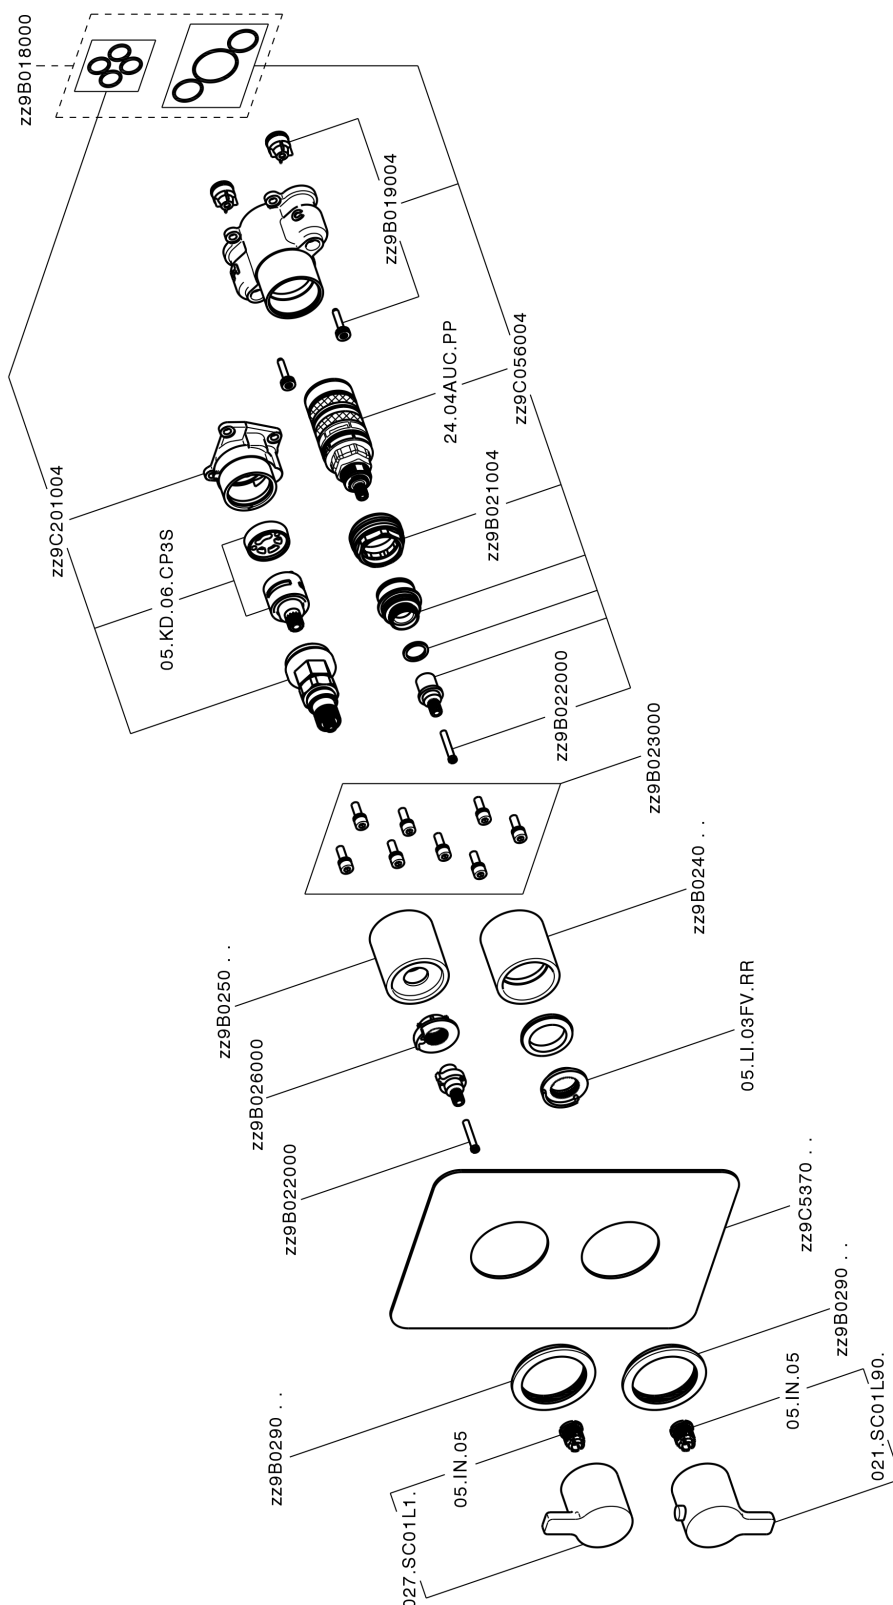

Exposed part for Thermostatic One Box Valve ONE BOX_SF0BT030

MODEL **SF0BT030**

Exposed part for Thermostatic One Box Valve, with 1-2-3 outlet devia stop, Minimum depth of installation: 67 mm, without concealed part, for items ZB00B030-ZB00B031

AVAILABLE FINISHINGS

CHARACTERISTICS

Cartridge Spare Parts **24.04A.PP**

8x20 Plus P Thermostatic Valve

Installation **Concealed**

Required concealed parts **ZB00B031**
ZB00B030

DeviaStop

The Huber Devia Stop technology allows to adjust the water flow and to direct it to the selected output point (overhead soaker, hand shower, etc).

Thermostatic

The Huber thermostatic is your personal water manager, helping you to handle, control and save water and energy.

Exposed part for Thermostatic One Box Valve ONE BOX_SF0BT030

SF0BT030

<https://en.huberitalia.com/exposed-part-for-thermostatic-one-box-valve-one-box-sf0bt030>

One Box Universal Concealed Part ONE BOX_ZB00B031

MODEL **ZB00B031**

One Box Universal Concealed Part, for 1 or 2 or 3 outlet thermostatic or single lever, without trim kit, with noise reducers, with sealing gasket