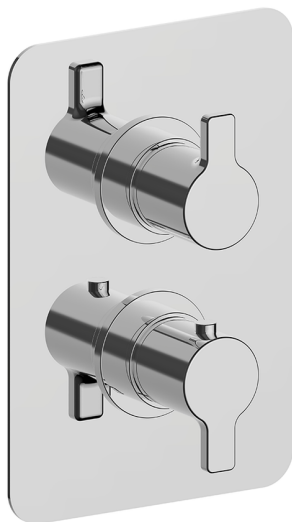

**Exposed part for Thermostatic One Box Valve ONE BOX\_SF0BT030**

MODEL **SF0BT030**

Exposed part for Thermostatic One Box Valve, with 1-2-3 outlet devia stop, Minimum depth of installation: 67 mm, without concealed part, for items ZB00B030-ZB00B031

AVAILABLE FINISHINGS

CHARACTERISTICS

Cartridge Spare Parts **24.04A.PP**

**8x20 Plus P Thermostatic Valve**

Installation **Concealed**

Required concealed parts **ZB00B031**  
**ZB00B030**

**DeviaStop**

The Huber Devia Stop technology allows to adjust the water flow and to direct it to the selected output point (overhead soaker, hand shower, etc).

## Exposed part for Thermostatic One Box Valve ONE BOX\_SF0BT030

SF0BT030

<https://en.huberitalia.com/exposed-part-for-thermostatic-one-box-valve-one-box-sf0bt030>

## One Box Universal Concealed Part ONE BOX\_ZB00B031

MODEL **ZB00B031**

One Box Universal Concealed Part, for 1 or 2 or 3 outlet thermostatic or single lever, without trim kit, with noise reducers, with sealing gasket