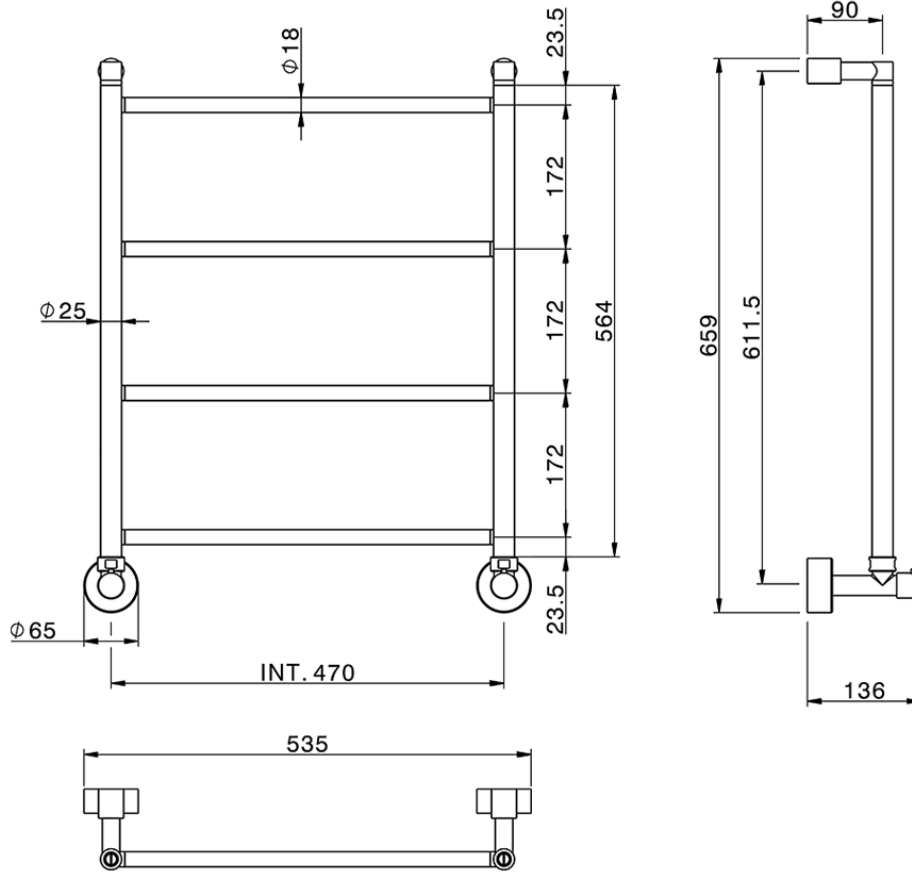

Fixed heated towel rail Ø18mm_BATHROOM ACCESSORIES_ZB004920

ZB004920

<https://en.huberitalia.com/fixed-heated-towel-rail-o18mm-bathroom-accessories-zb004920>

2024-11-23