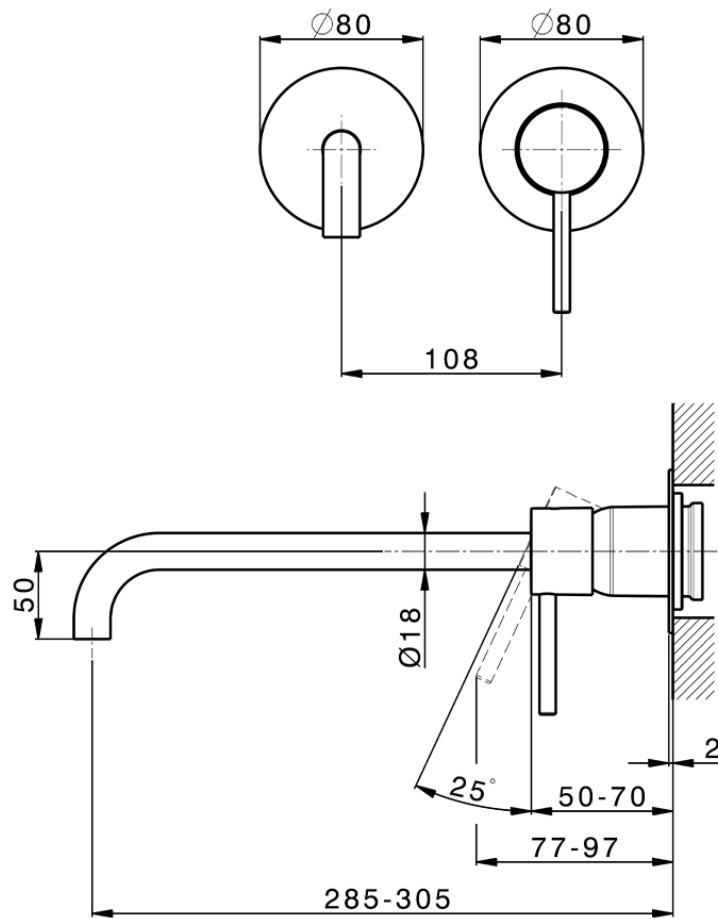

Exposed part for single lever washbasin valve M32\_MT005512

MT005512

<https://en.huberitalia.com/exposed-part-for-single-lever-washbasin-valve-m32-mt005512>

Piastra/Plate/Plaque/Platte/Placa

2-3mm: XX 56-76

10mm: XX 48-68