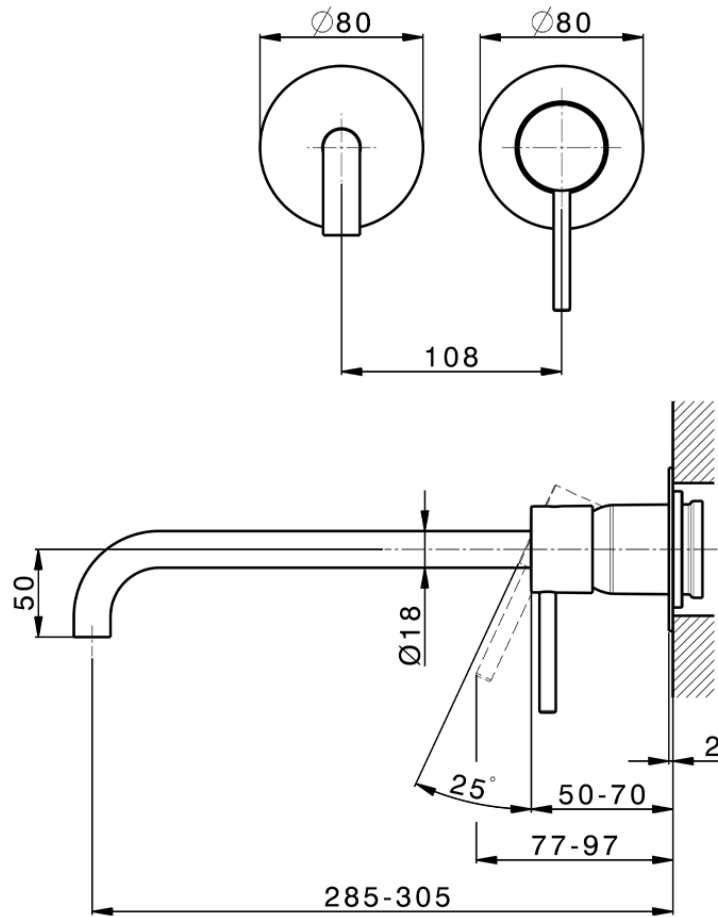

Exposed part for single lever washbasin valve M32_MT005512

MT005512

<https://en.huberitalia.com/exposed-part-for-single-lever-washbasin-valve-m32-mt005512>

Piastra/Plate/Plaque/Platte/Placa

2-3mm: XX 56-76

10mm: XX 48-68