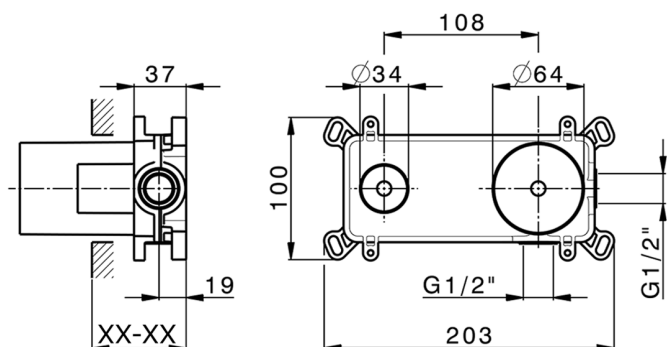

Exposed part for single lever washbasin valve M32_MT005512

MODEL **MT005512**

Exposed part for single lever washbasin valve, without concealed part, spout L.300 mm, for item Easy-Box ZB002450 and art. ZB025510

Concealed single lever washbasin mixer Easy-Box CONCEALED_ZB002450

MODEL **ZB002450**

Concealed single lever washbasin mixer
Easy-Box, with protection guard box, without trim kit

AVAILABLE FINISHINGS

CHARACTERISTICS

Installation	Concealed
Cartridge Spare Parts	ZZ95409000
35 mm Cartridge	
Concealed	1

Piastra/Plate/Plaque/Platte/Placa

2-3mm: XX 56-76

10mm: XX 48-68

DeviaStop

The Huber Devia Stop technology allows to adjust the water flow and to direct it to the selected output point (overhead soaker, hand shower, etc).