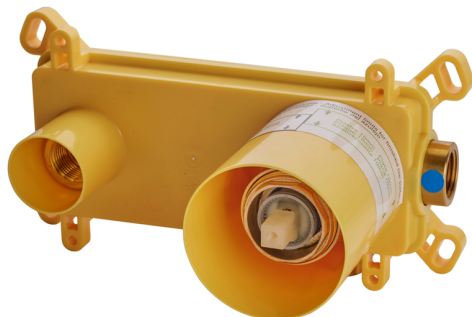

Exposed part for single lever washbasin valve M32_MT005512

MODEL **MT005512**

Exposed part for single lever washbasin valve, without concealed part, spout L.300 mm, for item Easy-Box ZB002450 and art. ZB025510

AVAILABLE FINISHINGS

-  **21** 21 Chrome
-  **26** 26 Old Copper
-  **2F** 2F Brushed Nickel
-  **2W** 2W Brushed Gold
-  **40** 40 Matt Black
-  **4Q** 4Q Matt White

CHARACTERISTICS

Installation **Concealed**
 Required concealed parts **ZB002450**

Concealed single lever washbasin mixer Easy-Box CONCEALED_ZB002450

MODEL **ZB002450**

Concealed single lever washbasin mixer
Easy-Box, with protection guard box, without trim kit

AVAILABLE FINISHINGS

CHARACTERISTICS

Installation	Concealed
Cartridge Spare Parts	ZZ95409000
35 mm Cartridge	
Concealed	1

Piastra/Plate/Plaque/Platte/Placa

2-3mm: XX 56-76

10mm: XX 48-68

DeviaStop

The Huber Devia Stop technology allows to adjust the water flow and to direct it to the selected output point (overhead soaker, hand shower, etc).