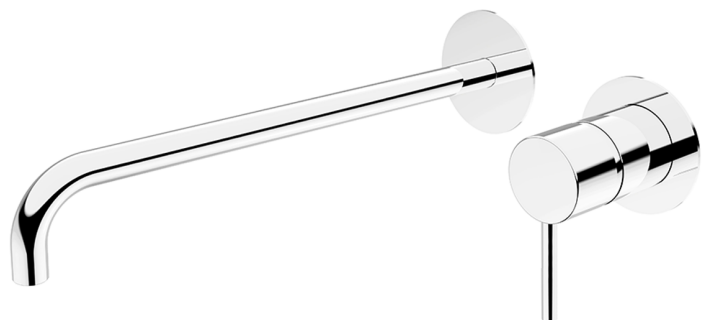

Exposed part for single lever washbasin valve M32_MT005512

MODEL **MT005512**

Exposed part for single lever washbasin valve, without concealed part, spout L.300 mm, for item Easy-Box ZB002450 and art. ZB025510

AVAILABLE FINISHINGS

-  **21** 21 Chrome
-  **26** 26 Old Copper
-  **2F** 2F Brushed Nickel
-  **2W** 2W Brushed Gold
-  **40** 40 Matt Black
-  **4Q** 4Q Matt White

CHARACTERISTICS

Installation **Concealed**
 Required concealed parts **ZB002450**

Concealed single lever washbasin mixer Easy-Box CONCEALED_ZB002450

MODEL **ZB002450**

Concealed single lever washbasin mixer
Easy-Box, with protection guard box, without trim kit

AVAILABLE FINISHINGS

CHARACTERISTICS

Installation	Concealed
Cartridge Spare Parts	ZZ95409000
35 mm Cartridge	
Concealed	1

Piastra/Plate/Plaque/Platte/Placa

2-3mm: XX 56-76

10mm: XX 48-68

DeviaStop

The Huber Devia Stop technology allows to adjust the water flow and to direct it to the selected output point (overhead soaker, hand shower, etc).