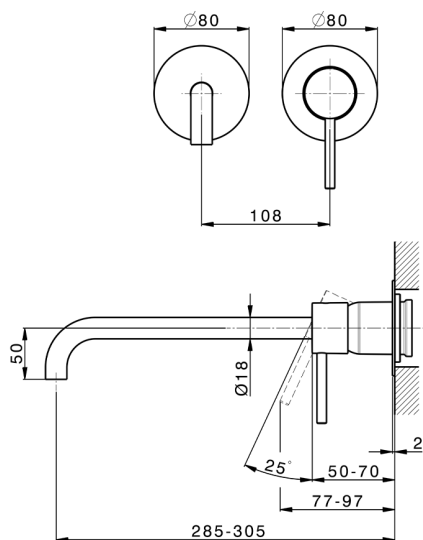

Exposed part for single lever washbasin valve M32_MT005512

MODEL **MT005512**

Exposed part for single lever washbasin valve, without concealed part, spout L.300 mm, for item Easy-Box ZB002450 and art. ZB025510

AVAILABLE FINISHINGS

-  **21** 21 Chrome
-  **26** 26 Old Copper
-  **2F** 2F Brushed Nickel
-  **2W** 2W Brushed Gold
-  **40** 40 Matt Black
-  **4Q** 4Q Matt White

CHARACTERISTICS

Installation **Concealed**
 Required concealed parts **ZB002450**

Concealed single lever washbasin mixer Easy-Box CONCEALED_ZB002450

MODEL **ZB002450**

Concealed single lever washbasin mixer
Easy-Box, with protection guard box, without trim kit

AVAILABLE FINISHINGS

CHARACTERISTICS

Installation	Concealed
Cartridge Spare Parts	ZZ95409000
35 mm Cartridge	
Concealed	1

Piastra/Plate/Plaque/Platte/Placa

2-3mm: XX 56-76

10mm: XX 48-68

DeviaStop

The Huber Devia Stop technology allows to adjust the water flow and to direct it to the selected output point (overhead soaker, hand shower, etc).