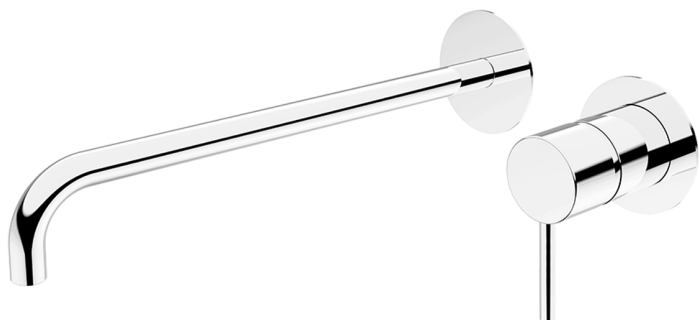

Exposed part for single lever washbasin valve M32_MT005512

MODEL **MT005512**

Exposed part for single lever washbasin valve, without concealed part, spout L.300 mm, for item Easy-Box ZB002450 and art. ZB025510

AVAILABLE FINISHINGS

-  **21** 21 Chrome
-  **26** 26 Old Copper
-  **2F** 2F Brushed Nickel
-  **2W** 2W Brushed Gold
-  **40** 40 Matt Black
-  **4Q** 4Q Matt White

CHARACTERISTICS

Installation **Concealed**
 Required concealed parts **ZB002450**

Concealed single lever washbasin mixer Easy-Box CONCEALED_ZB002450

MODEL **ZB002450**

Concealed single lever washbasin mixer
Easy-Box, with protection guard box, without trim kit

AVAILABLE FINISHINGS

CHARACTERISTICS

Installation	Concealed
Cartridge Spare Parts	ZZ95409000
35 mm Cartridge	
Concealed	1

Piastra/Plate/Plaque/Platte/Placa

2-3mm: XX 56-76

10mm: XX 48-68

DeviaStop

The Huber Devia Stop technology allows to adjust the water flow and to direct it to the selected output point (overhead soaker, hand shower, etc).