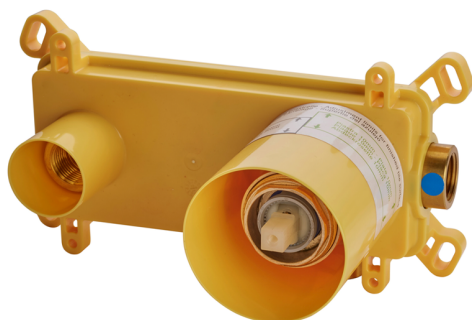

Concealed single lever washbasin mixer Easy-Box CONCEALED_ZB002450

MODEL **ZB002450**

Concealed single lever washbasin mixer
Easy-Box, with protection guard box, without trim kit

AVAILABLE FINISHINGS

04 04 Without finishing

CHARACTERISTICS

Installation	Concealed
Cartridge Spare Parts	ZZ95409000
35 mm Cartridge	
Concealed	1

Piastra/Plate/Plaque/Platte/Placa

2-3mm: XX 56-76

10mm: XX 48-68

DeviaStop

The Huber Devia Stop technology allows to adjust the water flow and to direct it to the selected output point (overhead soaker, hand shower, etc).