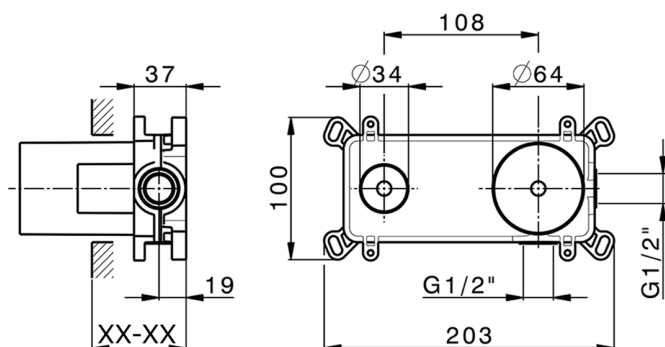

Exposed part for single lever washbasin valve M32_MT005512

MODEL **MT005512**

Exposed part for single lever washbasin valve, without concealed part, spout L.300 mm, for item Easy-Box ZB002450 and art. ZB025510

Concealed single lever washbasin mixer Easy-Box CONCEALED_ZB002450

MODEL **ZB002450**

Concealed single lever washbasin mixer
Easy-Box, with protection guard box, without trim kit

AVAILABLE FINISHINGS

CHARACTERISTICS

Installation	Concealed
Cartridge Spare Parts	ZZ95409000
35 mm Cartridge	
Concealed	1

Piastra/Plate/Plaque/Platte/Placa

2-3mm: XX 56-76

10mm: XX 48-68

DeviaStop

The Huber Devia Stop technology allows to adjust the water flow and to direct it to the selected output point (overhead soaker, hand shower, etc).