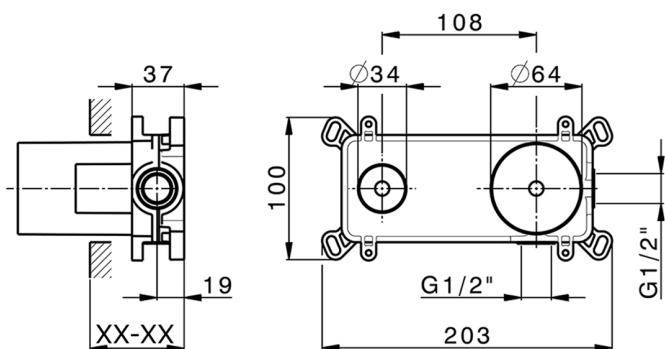

## Exposed part for single lever washbasin valve M32\_MT005512

MODEL **MT005512**

Exposed part for single lever washbasin valve, without concealed part, spout L.300 mm, for item Easy-Box ZB002450 and art. ZB025510

## Concealed single lever washbasin mixer Easy-Box CONCEALED\_ZB002450

MODEL **ZB002450**

Concealed single lever washbasin mixer  
Easy-Box, with protection guard box, without trim kit

AVAILABLE FINISHINGS

CHARACTERISTICS

Installation	<b>Concealed</b>
Cartridge Spare Parts	<b>ZZ95409000</b>
<b>35 mm Cartridge</b>	
Concealed	<b>1</b>

Piastra/Plate/Plaque/Platte/Placa

2-3mm: XX 56-76

10mm: XX 48-68