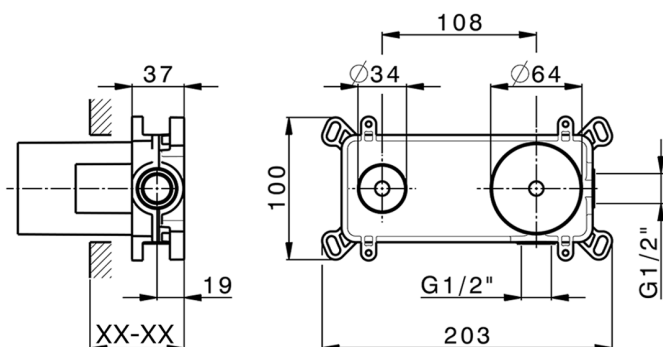

Exposed part for single lever washbasin valve M32_MT005512

MODEL **MT005512**

Exposed part for single lever washbasin valve, without concealed part, spout L.300 mm, for item Easy-Box ZB002450 and art. ZB025510

Concealed single lever washbasin mixer Easy-Box CONCEALED_ZB002450

MODEL **ZB002450**

Concealed single lever washbasin mixer
Easy-Box, with protection guard box, without trim kit

AVAILABLE FINISHINGS

CHARACTERISTICS

Installation	Concealed
Cartridge Spare Parts	ZZ95409000
35 mm Cartridge	
Concealed	1

Piastra/Plate/Plaque/Platte/Placa

2-3mm: XX 56-76

10mm: XX 48-68

DeviaStop

The Huber Devia Stop technology allows to adjust the water flow and to direct it to the selected output point (overhead soaker, hand shower, etc).