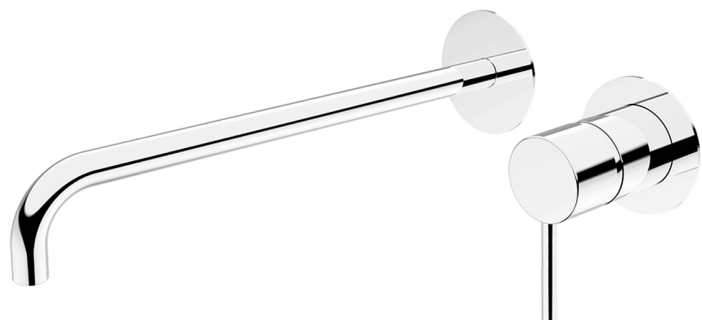

## Exposed part for single lever washbasin valve M32\_MT005512

MODEL **MT005512**

Exposed part for single lever washbasin valve, without concealed part, spout L.300 mm, for item Easy-Box ZB002450 and art. ZB025510

### AVAILABLE FINISHINGS

-  **21** 21 Chrome
-  **26** 26 Old Copper
-  **2F** 2F Brushed Nickel
-  **2W** 2W Brushed Gold
-  **40** 40 Matt Black
-  **4Q** 4Q Matt White

## Concealed single lever washbasin mixer Easy-Box CONCEALED\_ZB002450

MODEL **ZB002450**

Concealed single lever washbasin mixer  
Easy-Box, with protection guard box, without trim kit

AVAILABLE FINISHINGS

CHARACTERISTICS

Installation	<b>Concealed</b>
Cartridge Spare Parts	<b>ZZ95409000</b>
<b>35 mm Cartridge</b>	
Concealed	<b>1</b>

Piastra/Plate/Plaque/Platte/Placa

2-3mm: XX 56-76

10mm: XX 48-68