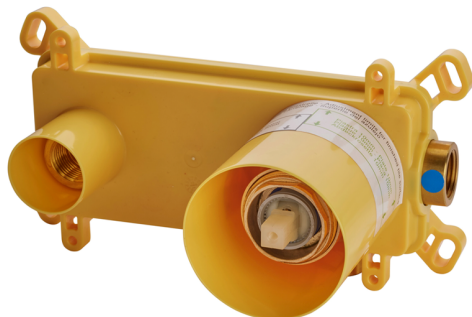

## Exposed part for single lever washbasin valve M32\_MT005512

MODEL **MT005512**

Exposed part for single lever washbasin valve, without concealed part, spout L.300 mm, for item Easy-Box ZB002450 and art. ZB025510

## Concealed single lever washbasin mixer Easy-Box CONCEALED\_ZB002450

MODEL **ZB002450**

Concealed single lever washbasin mixer  
Easy-Box, with protection guard box, without trim kit

AVAILABLE FINISHINGS

CHARACTERISTICS

Installation	<b>Concealed</b>
Cartridge Spare Parts	<b>ZZ95409000</b>
<b>35 mm Cartridge</b>	
Concealed	<b>1</b>

Piastra/Plate/Plaque/Platte/Placa

2-3mm: XX 56-76

10mm: XX 48-68

### DeviaStop

The Huber Devia Stop technology allows to adjust the water flow and to direct it to the selected output point (overhead soaker, hand shower, etc).

2026-07-01