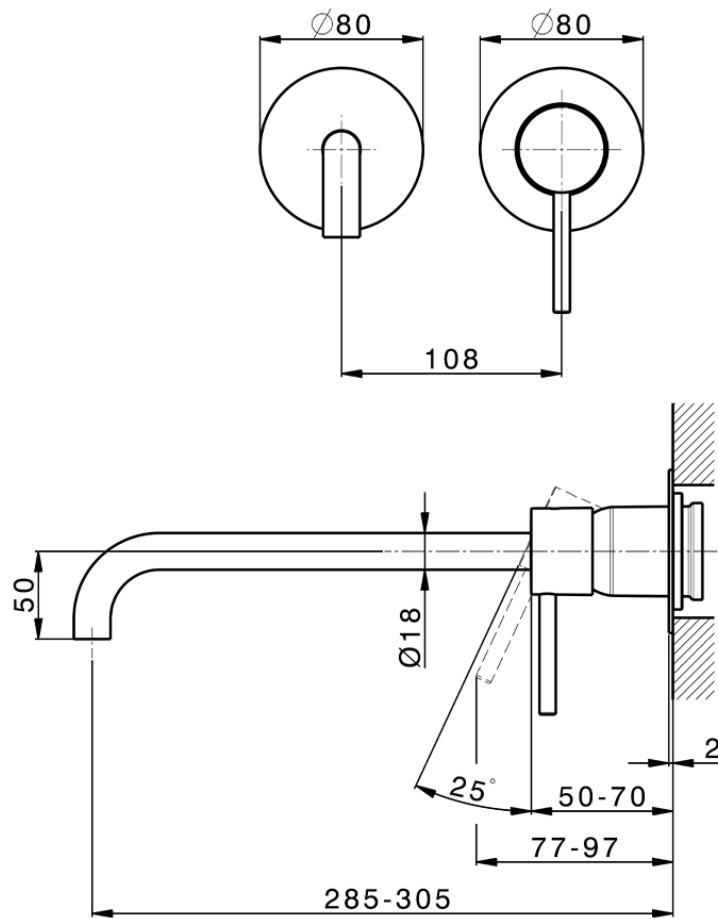

Exposed part for single lever washbasin valve M32_MT005512

MT005512

<https://en.huberitalia.com/exposed-part-for-single-lever-washbasin-valve-m32-mt005512>

Piastra/Plate/Plaque/Platte/Placa

2-3mm: XX 56-76

10mm: XX 48-68