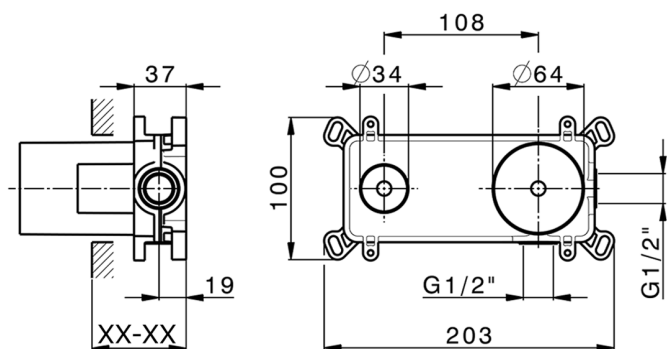

Exposed part for single lever washbasin valve M32_MT005512

MODEL **MT005512**

Exposed part for single lever washbasin valve, without concealed part, spout L.300 mm, for item Easy-Box ZB002450 and art. ZB025510

Concealed single lever washbasin mixer Easy-Box CONCEALED_ZB002450

MODEL **ZB002450**

Concealed single lever washbasin mixer
Easy-Box, with protection guard box, without trim kit

AVAILABLE FINISHINGS

CHARACTERISTICS

Installation	Concealed
Cartridge Spare Parts	ZZ95409000
35 mm Cartridge	
Concealed	1

Piastra/Plate/Plaque/Platte/Placa

2-3mm: XX 56-76

10mm: XX 48-68

DeviaStop

The Huber Devia Stop technology allows to adjust the water flow and to direct it to the selected output point (overhead soaker, hand shower, etc).