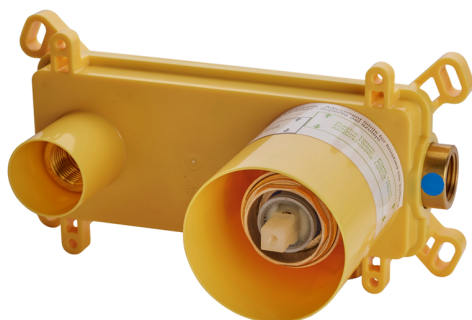

Exposed part for single lever washbasin valve M32_MT005512

MODEL **MT005512**

Exposed part for single lever washbasin valve, without concealed part, spout L.300 mm, for item Easy-Box ZB002450 and art. ZB025510

AVAILABLE FINISHINGS

-  **21** 21 Chrome
-  **26** 26 Old Copper
-  **2F** 2F Brushed Nickel
-  **2W** 2W Brushed Gold
-  **40** 40 Matt Black
-  **4Q** 4Q Matt White

CHARACTERISTICS

Installation **Concealed**
 Required concealed parts **ZB002450**

Concealed single lever washbasin mixer Easy-Box CONCEALED_ZB002450

MODEL **ZB002450**

Concealed single lever washbasin mixer
Easy-Box, with protection guard box, without trim kit

AVAILABLE FINISHINGS

CHARACTERISTICS

Installation	Concealed
Cartridge Spare Parts	ZZ95409000
35 mm Cartridge	
Concealed	1

Piastra/Plate/Plaque/Platte/Placa

2-3mm: XX 56-76

10mm: XX 48-68

DeviaStop

The Huber Devia Stop technology allows to adjust the water flow and to direct it to the selected output point (overhead soaker, hand shower, etc).