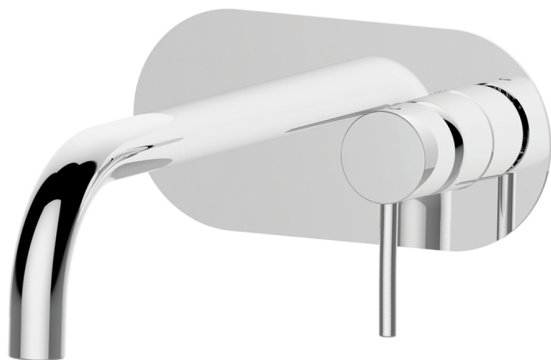

Exposed part for single lever washbasin valve NUOVA KIRUNA_K2005510

MODEL **K2005510**

Exposed part for single lever basin mixer, without concealed part, spout L.200 mm, for item Easy-Box ZB002450 and art.ZB025510

AVAILABLE FINISHINGS

-  **21** 21 Chrome
-  **26** 26 Old Copper
-  **2F** 2F Brushed Nickel
-  **2W** 2W Brushed Gold
-  **40** 40 Matt Black
-  **4Q** 4Q Matt White

CHARACTERISTICS

Installation **Concealed**

Required concealed parts **ZB002450**

Concealed single lever washbasin mixer Easy-Box CONCEALED_ZB002450

MODEL **ZB002450**

Concealed single lever washbasin mixer
Easy-Box, with protection guard box, without trim kit

AVAILABLE FINISHINGS

CHARACTERISTICS

Concealed **1**
Cartridge Spare Parts **ZZ95409000**
35 mm Cartridge

Piastra/Plate/Plaque/Platte/Placa

2-3mm: XX 56-76

10mm: XX 48-68

EcoStop

EcoStop feature limits water flow to approximately 50% of maximum output with one point of resistance on setting. Push slightly past the middle stop only when full water output is required. This will save water up to 50%.