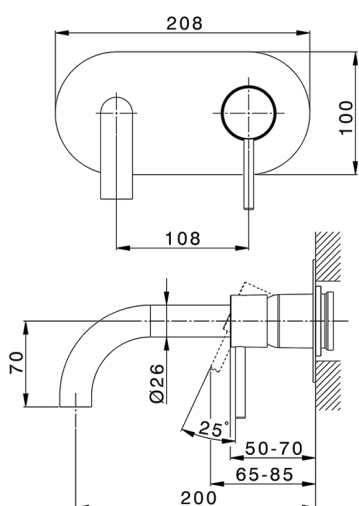

Exposed part for single lever washbasin valve NUOVA KIRUNA_K2005510

MODEL **K2005510**

Exposed part for single lever basin mixer, without concealed part, spout L.200 mm, for item Easy-Box ZB002450 and art.ZB025510

Required concealed parts **ZB002450**

Concealed single lever washbasin mixer Easy-Box CONCEALED_ZB002450

MODEL **ZB002450**

Concealed single lever washbasin mixer
Easy-Box, with protection guard box, without trim kit

AVAILABLE FINISHINGS

CHARACTERISTICS

Concealed **1**
Cartridge Spare Parts **ZZ95409000**
35 mm Cartridge

Piastra/Plate/Plaque/Platte/Placa

2-3mm: XX 56-76

10mm: XX 48-68

EcoStop

EcoStop feature limits water flow to approximately 50% of maximum output with one point of resistance on setting. Push slightly past the middle stop only when full water output is required. This will save water up to 50%.