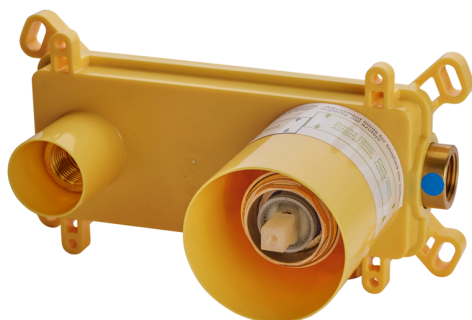

Exposed part for single lever washbasin valve NUOVA KIRUNA_K2005510

MODEL **K2005510**

Exposed part for single lever basin mixer, without concealed part, spout L.200 mm, for item Easy-Box ZB002450 and art.ZB025510

AVAILABLE FINISHINGS

-  **21** 21 Chrome
-  **26** 26 Old Copper
-  **2F** 2F Brushed Nickel
-  **2W** 2W Brushed Gold
-  **40** 40 Matt Black
-  **4Q** 4Q Matt White

CHARACTERISTICS

Installation **Concealed**

Required concealed parts **ZB002450**

Concealed single lever washbasin mixer Easy-Box CONCEALED_ZB002450

MODEL **ZB002450**

Concealed single lever washbasin mixer
Easy-Box, with protection guard box, without trim kit

AVAILABLE FINISHINGS

CHARACTERISTICS

Concealed **1**
Cartridge Spare Parts **ZZ95409000**
35 mm Cartridge

Piastra/Plate/Plaque/Platte/Placa

2-3mm: XX 56-76

10mm: XX 48-68

EcoStop

EcoStop feature limits water flow to approximately 50% of maximum output with one point of resistance on setting. Push slightly past the middle stop only when full water output is required. This will save water up to 50%.