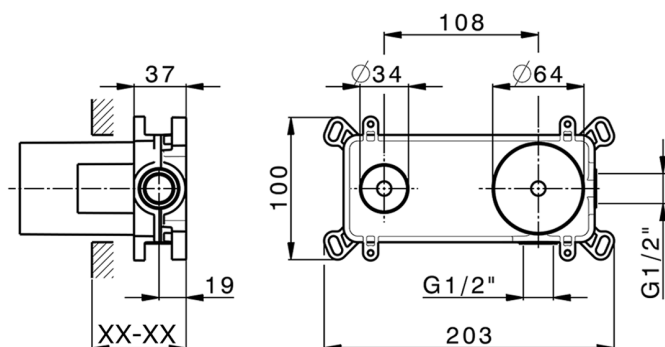

Exposed part for single lever washbasin valve NUOVA KIRUNA_K2005510

MODEL **K2005510**

Exposed part for single lever basin mixer, without concealed part, spout L.200 mm, for item Easy-Box ZB002450 and art.ZB025510

Required concealed parts **ZB002450**

Concealed single lever washbasin mixer Easy-Box CONCEALED_ZB002450

MODEL **ZB002450**

Concealed single lever washbasin mixer
Easy-Box, with protection guard box, without trim kit

AVAILABLE FINISHINGS

CHARACTERISTICS

Concealed **1**
Cartridge Spare Parts **ZZ95409000**
35 mm Cartridge

Piastra/Plate/Plaque/Platte/Placa

2-3mm: XX 56-76

10mm: XX 48-68

EcoStop

EcoStop feature limits water flow to approximately 50% of maximum output with one point of resistance on setting. Push slightly past the middle stop only when full water output is required. This will save water up to 50%.