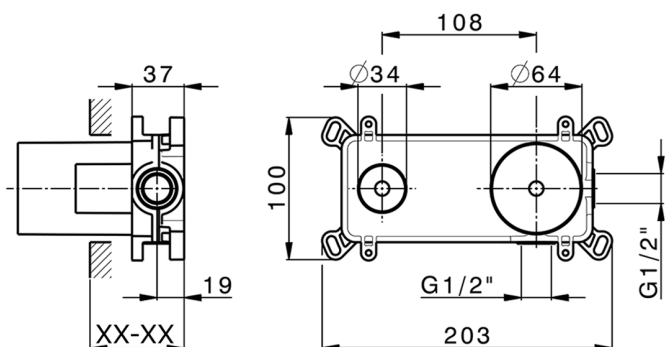

Exposed part for single lever washbasin valve NUOVA KIRUNA_K2005510

MODEL **K2005510**

Exposed part for single lever basin mixer, without concealed part, spout L.200 mm, for item Easy-Box ZB002450 and art. ZB025510

Required concealed parts **ZB002450**

Concealed single lever washbasin mixer Easy-Box CONCEALED_ZB002450

MODEL **ZB002450**

Concealed single lever washbasin mixer
Easy-Box, with protection guard box, without trim kit

AVAILABLE FINISHINGS

CHARACTERISTICS

Concealed **1**
Cartridge Spare Parts **ZZ95409000**
35 mm Cartridge

Piastra/Plate/Plaque/Platte/Placa

2-3mm: XX 56-76

10mm: XX 48-68

EcoStop

EcoStop feature limits water flow to approximately 50% of maximum output with one point of resistance on setting. Push slightly past the middle stop only when full water output is required. This will save water up to 50%.