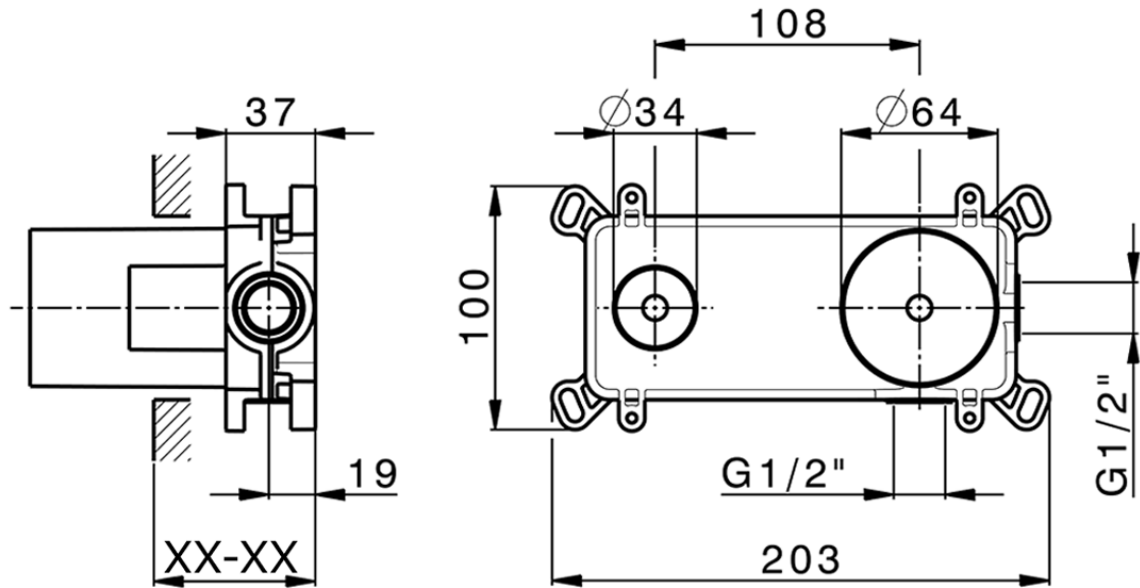

## Exposed part for single lever washbasin valve NUOVA KIRUNA\_K2005510

K2005510

<https://en.huberitalia.com/exposed-part-for-single-lever-washbasin-valve-nuova-kiruna-k2005510>

Piastra/Plate/Plaque/Platte/Placa

2-3mm: XX 56-76

10mm: XX 48-68