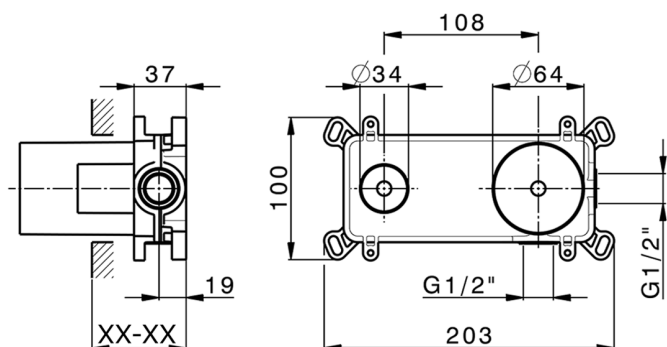

Exposed part for single lever washbasin valve NUOVA KIRUNA_K2005510

MODEL **K2005510**

Exposed part for single lever basin mixer, without concealed part, spout L.200 mm, for item Easy-Box ZB002450 and art. ZB025510

Required concealed parts **ZB002450**

Concealed single lever washbasin mixer Easy-Box CONCEALED_ZB002450

MODEL **ZB002450**

Concealed single lever washbasin mixer
Easy-Box, with protection guard box, without trim kit

AVAILABLE FINISHINGS

CHARACTERISTICS

Concealed **1**
Cartridge Spare Parts **ZZ95409000**
35 mm Cartridge

Piastra/Plate/Plaque/Platte/Placa

2-3mm: XX 56-76

10mm: XX 48-68

EcoStop

EcoStop feature limits water flow to approximately 50% of maximum output with one point of resistance on setting. Push slightly past the middle stop only when full water output is required. This will save water up to 50%.