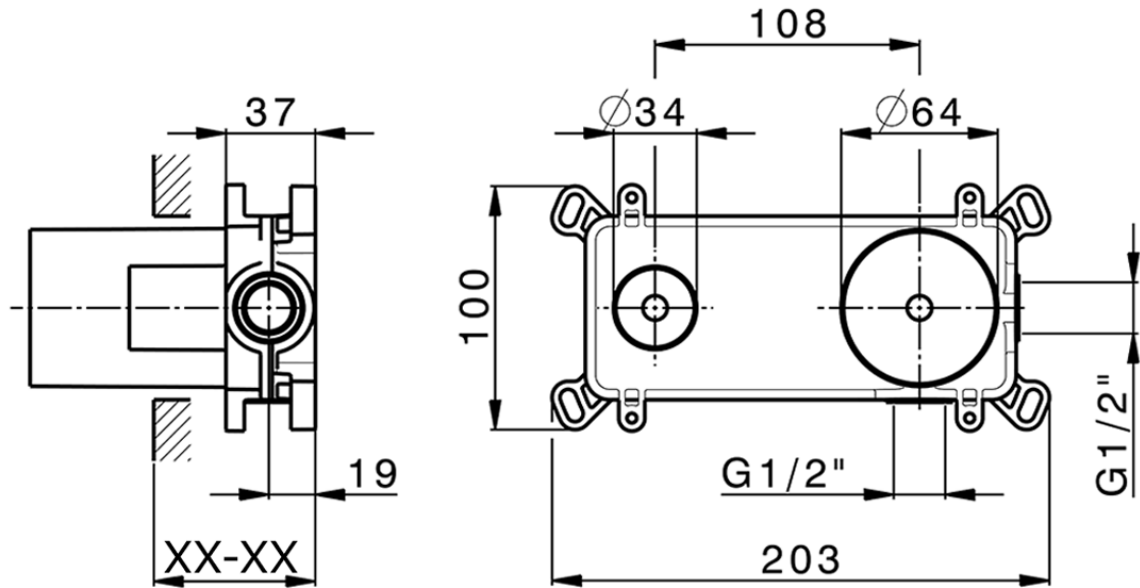

Exposed part for single lever washbasin valve NUOVA KIRUNA_K2005510

K2005510

<https://en.huberitalia.com/exposed-part-for-single-lever-washbasin-valve-nuova-kiruna-k2005510>

Piastra/Plate/Plaque/Platte/Placa

2-3mm: XX 56-76

10mm: XX 48-68