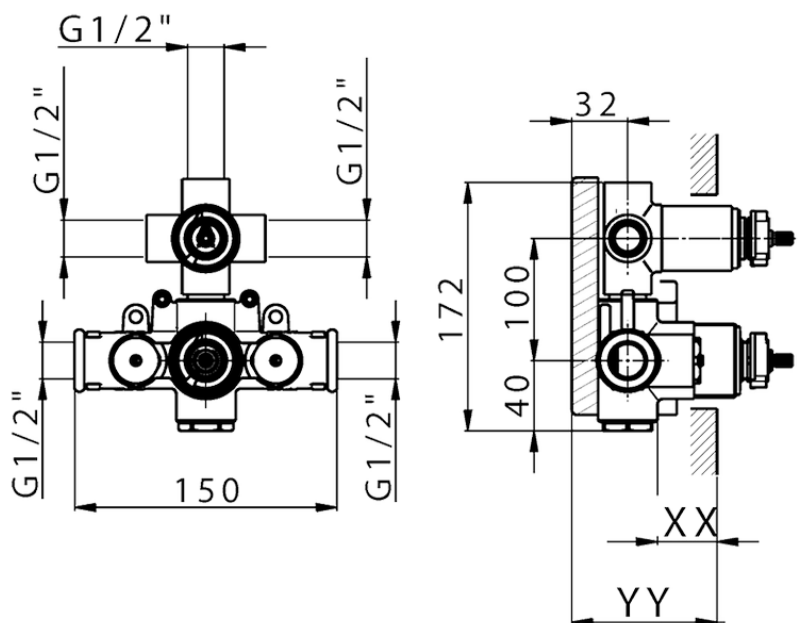

Concealed thermostatic shower mixer, 3-outlet CONCEALED_ZB019200

Piastra/Plate/Plaque/Platte/Placa

2-3mm: XX 25-40 YY 76-91

10mm: XX 21-34 YY 70-83