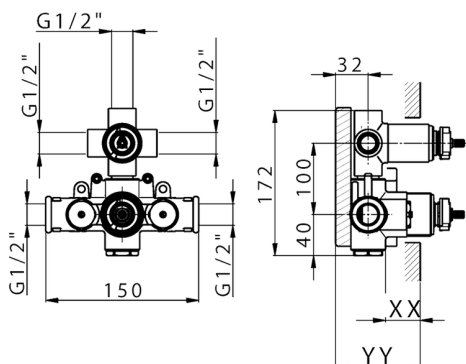

## Concealed thermostatic shower mixer, 3-outlet CONCEALED\_ZB019200

MODEL **ZB019200**

Concealed thermostatic shower mixer, 3-outlet, with 1/2" 2-outlet deviator cartridge, without trim kit

AVAILABLE FINISHINGS

**04** 04 Without finishing

CHARACTERISTICS

Installation **Concealed**

Cartridge Spare Parts **24.04A.PP**

**8x20 Plus P Thermostatic Valve**

Concealed **1**

Piastra/Plate/Plaque/Platte/Placa

2-3mm: XX 25-40 YY 76-91

10mm: XX 21-34 YY 70-83