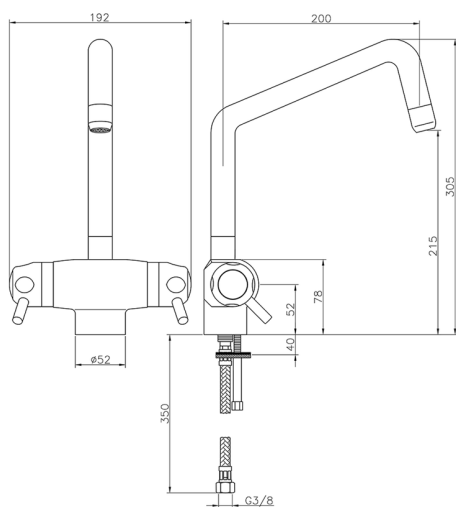

## Thermostatic sink mixer KITCHEN\_CPT65010

MODEL **CPT65010**

Thermostatic sink mixer, without pop-up waste, G.3/8" stainless steel flexible hose

AVAILABLE FINISHINGS

CHARACTERISTICS

Cartridge Spare Parts **24.02AB.PL**

**12x32 Plus Thermostatic Valve**