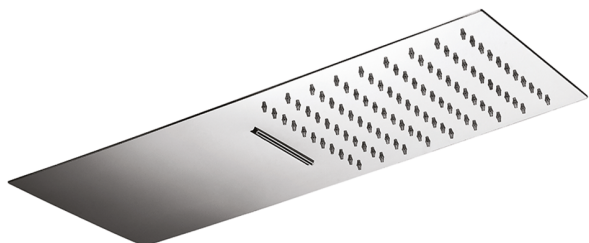

500x220 mm wall-mounted head shower ZEN_ZS122130

MODEL **ZS122130**

500x220 mm wall-mounted head shower, rain, waterfall functions, with patented safety valve, Stainless Steel AISI 304

AVAILABLE FINISHINGS

- **40** 40 Matt Black
- **4Q** 4Q Matt White
- **D1** D1 Brushed Inox
- **D2** D2 Polished Inox

CHARACTERISTICS

2024-12-18