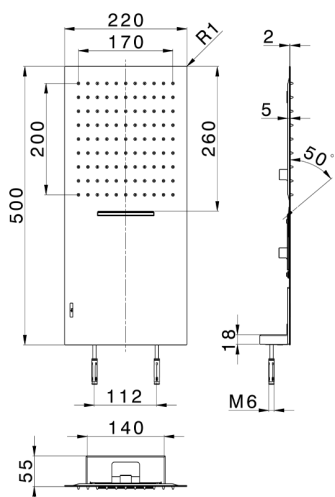

500x220 mm wall-mounted head shower ZEN_ZS122130

MODEL **ZS122130**

500x220 mm wall-mounted head shower, rain, waterfall functions, with patented safety valve, Stainless Steel AISI 304

AVAILABLE FINISHINGS

- **40** 40 Matt Black
- **4Q** 4Q Matt White
- **D1** D1 Brushed Inox
- **D2** D2 Polished Inox

CHARACTERISTICS

2024-12-18