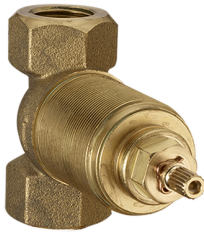

3/4

MODEL **ZB003330**

3/4" Stopvalve concealed part, Opening counterclockwise

AVAILABLE FINISHINGS

**04** 04 Without finishing

CHARACTERISTICS

Installation	<b>Concealed</b>
Concealed	<b>1</b>

Piastra/Plate/Plaque/Platte/Placa  
 2-3mm: XX 31-46 YY 80-95  
 10mm: XX 25-40 YY 76-91