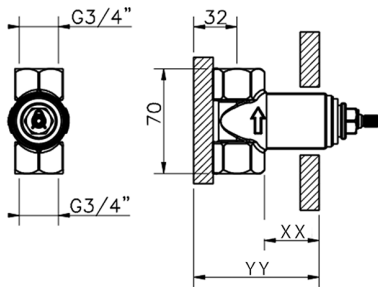

3/4

MODEL **ZB003330**

3/4" Stopvalve concealed part, Opening counterclockwise

AVAILABLE FINISHINGS

04 04 Without finishing

CHARACTERISTICS

Installation	Concealed
Concealed	1

Piastra/Plate/Plaque/Platte/Placa
 2-3mm: XX 31-46 YY 80-95
 10mm: XX 25-40 YY 76-91