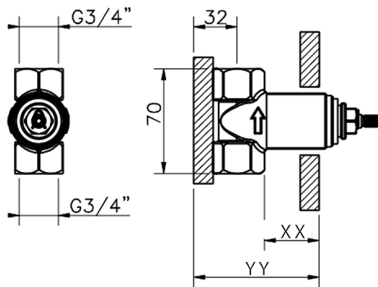

3/4

MODEL **ZB003330**

3/4" Stopvalve concealed part, Opening counterclockwise

AVAILABLE FINISHINGS

**04** 04 Without finishing

CHARACTERISTICS

Installation	<b>Concealed</b>
Concealed	<b>1</b>

Piastra/Plate/Plaque/Platte/Placa  
 2-3mm: XX 31-46 YY 80-95  
 10mm: XX 25-40 YY 76-91