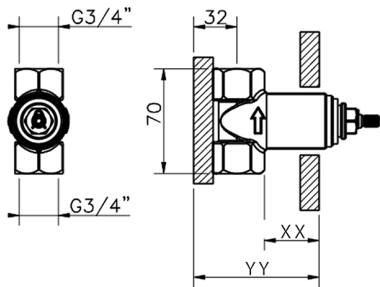

3/4

MODEL **ZB003330**

3/4" Stopvalve concealed part, Opening counterclockwise

AVAILABLE FINISHINGS

04 04 Without finishing

CHARACTERISTICS

Installation **Concealed**

Concealed **1**

Piastra/Plate/Plaque/Platte/Placa

2-3mm: XX 31-46 YY 80-95

10mm: XX 25-40 YY 76-91

2026-06-07