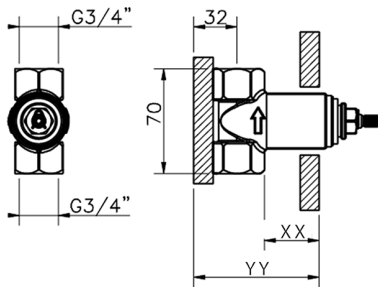

3/4

MODEL **ZB003330**

3/4" Stopvalve concealed part, Opening counterclockwise

AVAILABLE FINISHINGS

04 04 Without finishing

CHARACTERISTICS

Installation **Concealed**

Concealed **1**

Piastra/Plate/Plaque/Platte/Placa

2-3mm: XX 31-46 YY 80-95

10mm: XX 25-40 YY 76-91

2026-06-29