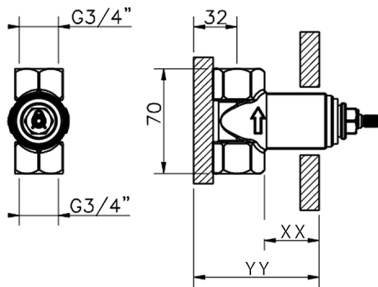

3/4

MODEL **ZB003330**

3/4" Stopvalve concealed part, Opening counterclockwise

AVAILABLE FINISHINGS

**04** 04 Without finishing

CHARACTERISTICS

Installation **Concealed**

Concealed **1**

Piastra/Plate/Plaque/Platte/Placa

2-3mm: XX 31-46 YY 80-95

10mm: XX 25-40 YY 76-91

2026-04-05