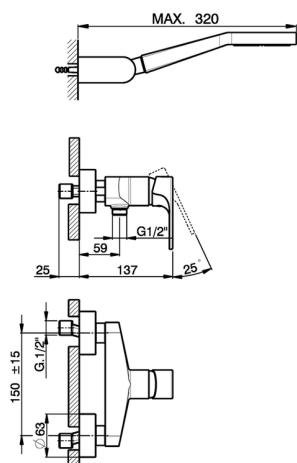

Single lever shower mixer, with shower set H3_AH000450

MODEL **AH000450**

Single lever shower mixer, with shower set, wall mounted adjustable handshower bracket, 100 mm ABS one spray handshower, 150 cm smooth SILVERFLEX Flexible Hose

AVAILABLE FINISHINGS

-  **21** 21 Chrome
-  **2F** 2F Brushed Nickel
-  **40** 40 Matt Black

CHARACTERISTICS

Cartridge Spare Parts **ZZ95435000**

35 mm Cartridge

2025-01-05