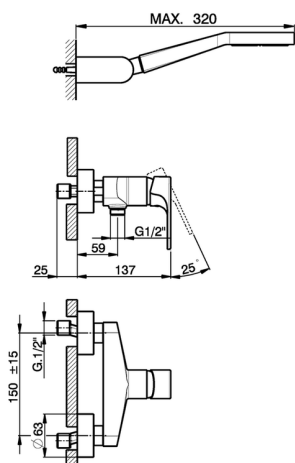

## Single lever shower mixer, with shower set H3\_AH000450

MODEL **AH000450**

Single lever shower mixer, with shower set, wall mounted adjustable handshower bracket, 100 mm ABS one spray handshower, 150 cm smooth SILVERFLEX Flexible Hose

### CHARACTERISTICS

Cartridge Spare Parts **ZZ95435000**

**35 mm Cartridge**

2025-01-02