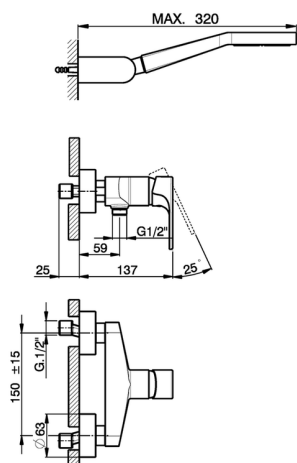

Single lever shower mixer, with shower set H3_AH000450

MODEL **AH000450**

Single lever shower mixer, with shower set, wall mounted adjustable handshower bracket, 100 mm ABS one spray handshower, 150 cm smooth SILVERFLEX Flexible Hose

AVAILABLE FINISHINGS

-  **21** 21 Chrome
-  **2F** 2F Brushed Nickel
-  **40** 40 Matt Black

CHARACTERISTICS

Cartridge Spare Parts **ZZ95435000**

35 mm Cartridge

2024-12-04