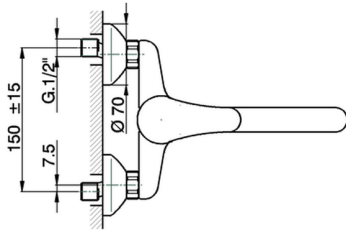

Exposed single lever sink mixer KITCHEN_FU700400

MODEL **FU700400**

Exposed single lever sink mixer, swivel spout

AVAILABLE FINISHINGS

CHARACTERISTICS

Cartridge Spare Parts **ZZ92909000**

43 mm Cartridge

2024-12-21