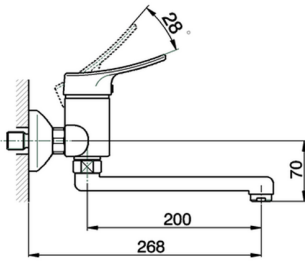

Exposed single lever sink mixer KITCHEN_FU700400

MODEL **FU700400**

Exposed single lever sink mixer, swivel spout

AVAILABLE FINISHINGS

CHARACTERISTICS

Cartridge Spare Parts **ZZ92909000**

43 mm Cartridge

2024-12-21