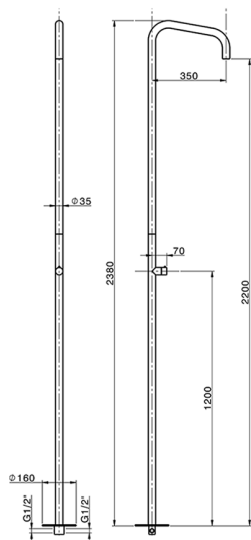

Free Standing Progressive Shower Column COMMUNITY_LX005120

MODEL **LX005120**

Free Standing Progressive Shower Column, for Indoor/Outdoor use, with rain spray aerator, INOX AISI 316L

AVAILABLE FINISHINGS

D1 D1 Brushed Inox

CHARACTERISTICS

Cartridge Spare Parts **ZZ9C292000**

25 mm Progressive single-lever cartridge

2024-10-22