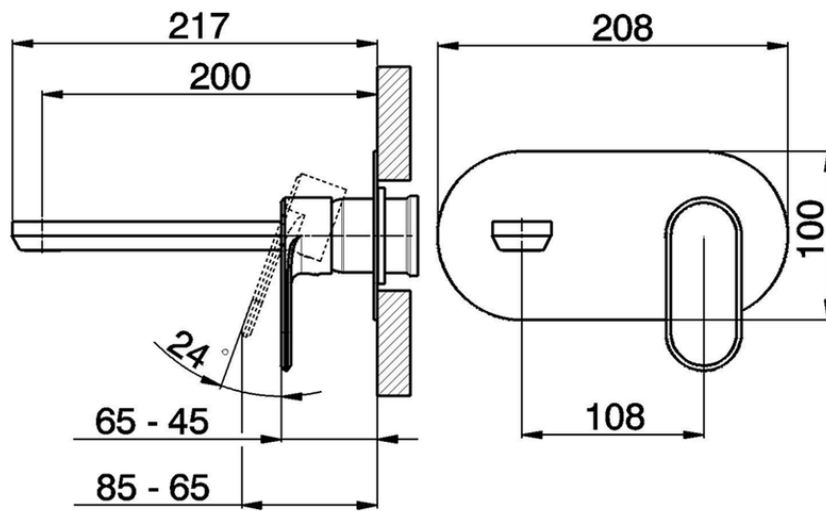

Exposed part for single lever washbasin valve LEVITY_LY005510

LY005510

<https://en.huberitalia.com/exposed-part-for-single-lever-washbasin-valve-levity-ly005510>

Piastra/Plate/Plaque/Platte/Placa

2-3mm: XX 56-76

10mm: XX 48-68