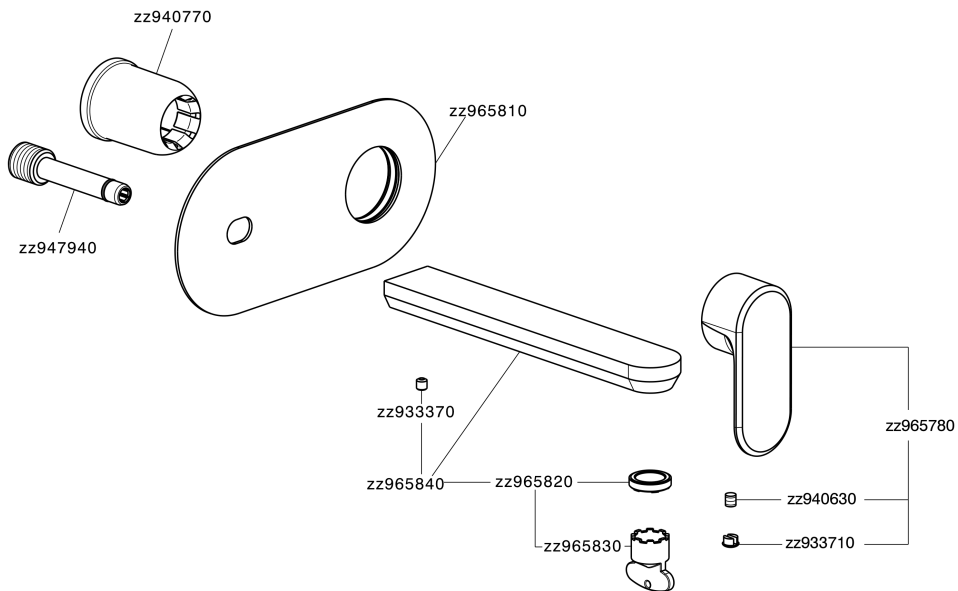

Exposed part for single lever washbasin valve LEVITY_LY005510

LY005510

<https://en.huberitalia.com/exposed-part-for-single-lever-washbasin-valve-levity-ly005510>

Concealed single lever washbasin mixer Easy-Box CONCEALED_ZB002450

ZB002450

<https://en.huberitalia.com/concealed-single-lever-washbasin-mixer-easy-box-concealed-zb002450>

2026-04-06