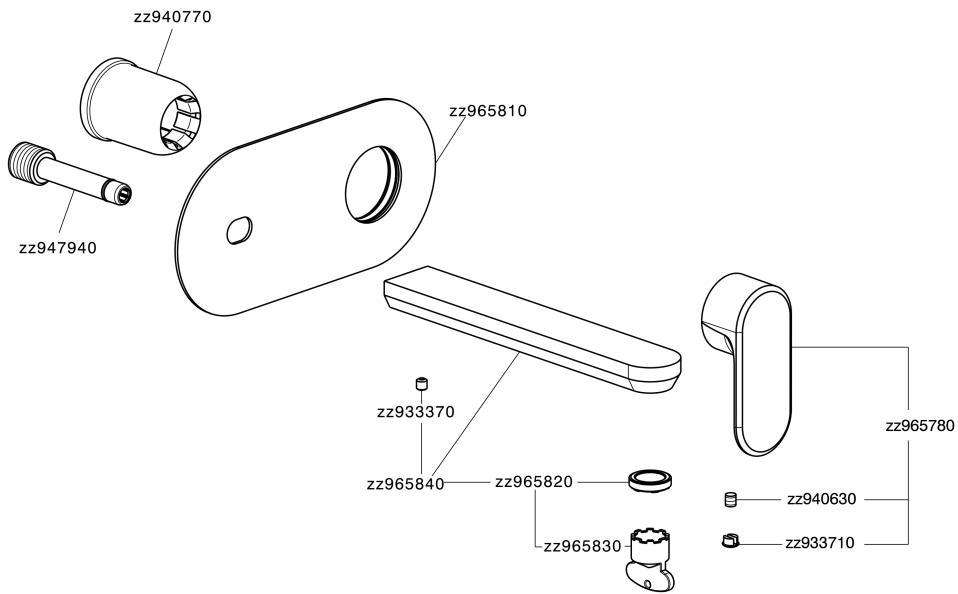

Exposed part for single lever washbasin valve LEVITY_LY005510

LY005510

<https://en.huberitalia.com/exposed-part-for-single-lever-washbasin-valve-levity-ly005510>

Concealed single lever washbasin mixer Easy-Box CONCEALED_ZB002450

ZB002450

<https://en.huberitalia.com/concealed-single-lever-washbasin-mixer-easy-box-concealed-zb002450>

2026-05-19