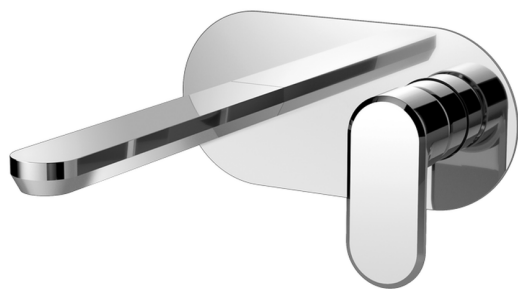

Exposed part for single lever washbasin valve LEVITY_LY005510

MODEL **LY005510**

Exposed part for single lever washbasin valve, without concealed part, spout L.200 mm, for item Easy-Box ZB002450 and art. ZB025510

AVAILABLE FINISHINGS

-  **21** 21 Chrome
-  **2B** 2B Polished Nickel
-  **2F** 2F Brushed Nickel
-  **40** 40 Matt Black
-  **4Q** 4Q Matt White

CHARACTERISTICS

Installation **Concealed**
 Required concealed parts **ZB002450**

Exposed part for single lever washbasin valve LEVITY_LY005510

LY005510

<https://en.huberitalia.com/exposed-part-for-single-lever-washbasin-valve-levity-ly005510>

Concealed single lever washbasin mixer Easy-Box CONCEALED_ZB002450

MODEL **ZB002450**

Concealed single lever washbasin mixer
Easy-Box, with protection guard box, without trim kit

AVAILABLE FINISHINGS

04 04 Without finishing

CHARACTERISTICS

Installation	Concealed
Cartridge Spare Parts	ZZ95409000
35 mm Cartridge	
Concealed	1