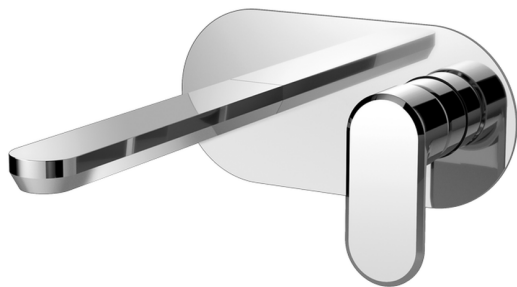

Exposed part for single lever washbasin valve LEVITY_LY005510

MODEL **LY005510**

Exposed part for single lever washbasin valve, without concealed part, spout L.200 mm, for item Easy-Box ZB002450 and art. ZB025510

AVAILABLE FINISHINGS

-  **21** 21 Chrome
-  **2B** 2B Polished Nickel
-  **2F** 2F Brushed Nickel
-  **40** 40 Matt Black
-  **4Q** 4Q Matt White

CHARACTERISTICS

Installation **Concealed**
 Required concealed parts **ZB002450**

Exposed part for single lever washbasin valve LEVITY_LY005510

LY005510

<https://en.huberitalia.com/exposed-part-for-single-lever-washbasin-valve-levity-ly005510>

Concealed single lever washbasin mixer Easy-Box CONCEALED_ZB002450

MODEL **ZB002450**

Concealed single lever washbasin mixer
Easy-Box, with protection guard box, without trim kit

AVAILABLE FINISHINGS

CHARACTERISTICS

Installation	Concealed
Cartridge Spare Parts	ZZ95409000
35 mm Cartridge	
Concealed	1