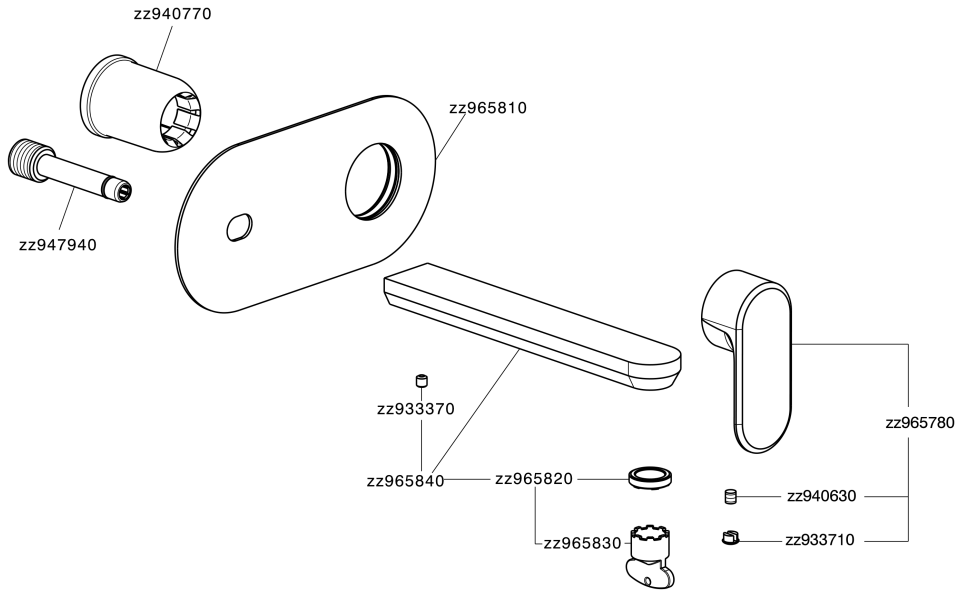

Exposed part for single lever washbasin valve LEVITY_LY005510

MODEL **LY005510**

Exposed part for single lever washbasin valve, without concealed part, spout L.200 mm, for item Easy-Box ZB002450 and art. ZB025510

Exposed part for single lever washbasin valve LEVITY_LY005510

LY005510

<https://en.huberitalia.com/exposed-part-for-single-lever-washbasin-valve-levity-ly005510>

Concealed single lever washbasin mixer Easy-Box CONCEALED_ZB002450

MODEL **ZB002450**

Concealed single lever washbasin mixer
Easy-Box, with protection guard box, without trim kit

AVAILABLE FINISHINGS

CHARACTERISTICS

Installation	Concealed
Cartridge Spare Parts	ZZ95409000
35 mm Cartridge	
Concealed	1

Piastra/Plate/Plaque/Platte/Placa

2-3mm: XX 56-76

10mm: XX 48-68

DeviaStop

The Huber Devia Stop technology allows to adjust the water flow and to direct it to the selected output point (overhead soaker, hand shower, etc).