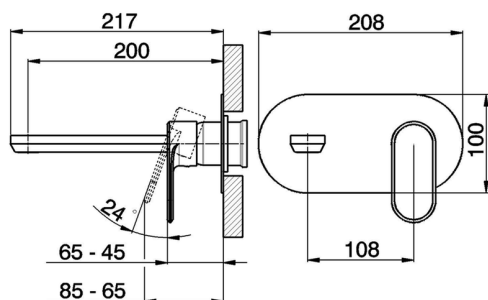

CHARACTERISTICS

Installation **Concealed**
Required concealed parts **ZB002450**