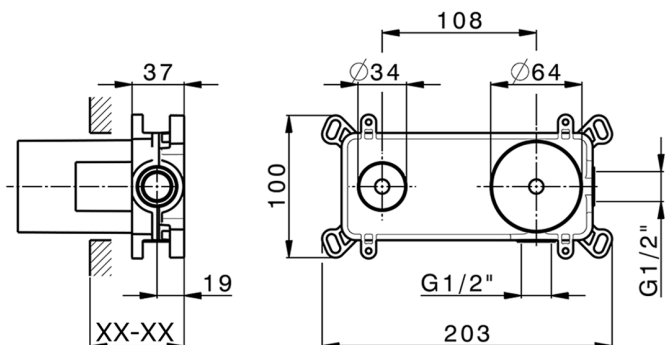

Exposed part for single lever washbasin valve LEVITY_LY005510

MODEL **LY005510**

Exposed part for single lever washbasin valve, without concealed part, spout L.200 mm, for item Easy-Box ZB002450 and art. ZB025510

MODEL **ZB002450**

Concealed single lever washbasin mixer
Easy-Box, with protection guard box, without trim kit

AVAILABLE FINISHINGS

04 04 Without finishing

CHARACTERISTICS

Installation	Concealed
Cartridge Spare Parts	ZZ95409000
35 mm Cartridge	
Concealed	1

Piastra/Plate/Plaque/Platte/Placa

2-3mm: XX 56-76

10mm: XX 48-68

DeviaStop

The Huber Devia Stop technology allows to adjust the water flow and to direct it to the selected output point (overhead soaker, hand shower, etc).