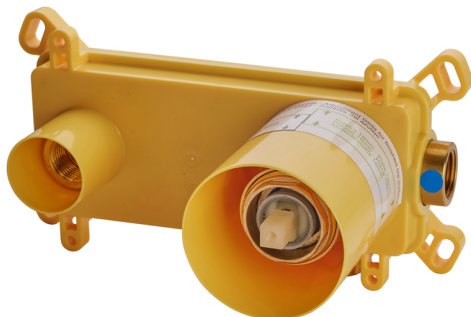

Exposed part for single lever washbasin valve LEVITY_LY005510

MODEL **LY005510**

Exposed part for single lever washbasin valve, without concealed part, spout L.200 mm, for item Easy-Box ZB002450 and art. ZB025510

Exposed part for single lever washbasin valve LEVITY_LY005510

LY005510

<https://en.huberitalia.com/exposed-part-for-single-lever-washbasin-valve-levity-ly005510>

Concealed single lever washbasin mixer Easy-Box CONCEALED_ZB002450

MODEL **ZB002450**

Concealed single lever washbasin mixer
Easy-Box, with protection guard box, without trim kit

AVAILABLE FINISHINGS

04 04 Without finishing

CHARACTERISTICS

Installation	Concealed
Cartridge Spare Parts	ZZ95409000
35 mm Cartridge	
Concealed	1

Piastra/Plate/Plaque/Platte/Placa

2-3mm: XX 56-76

10mm: XX 48-68

DeviaStop

The Huber Devia Stop technology allows to adjust the water flow and to direct it to the selected output point (overhead soaker, hand shower, etc).