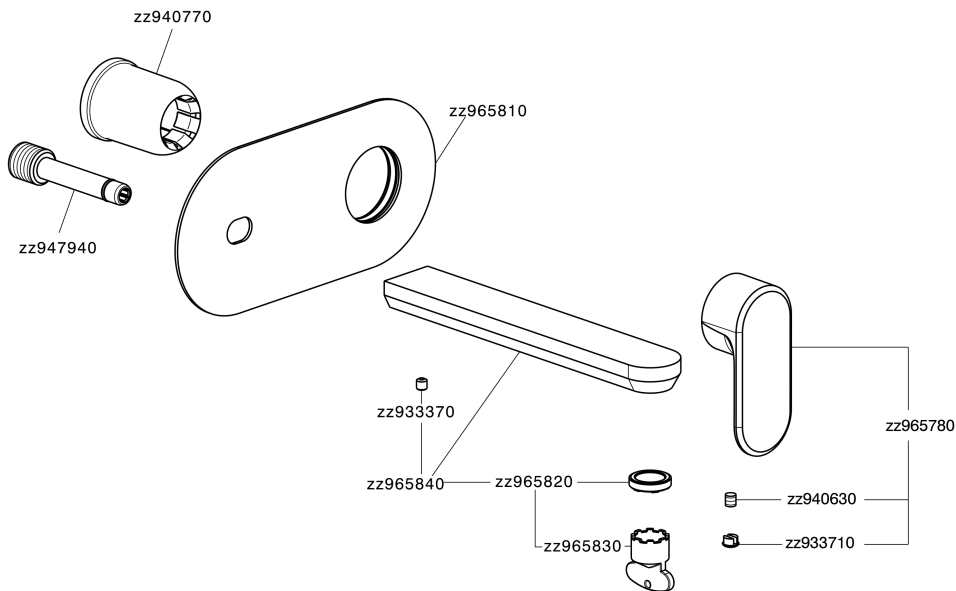

Exposed part for single lever washbasin valve LEVITY_LY005510

MODEL **LY005510**

Exposed part for single lever washbasin valve, without concealed part, spout L.200 mm, for item Easy-Box ZB002450 and art. ZB025510

Exposed part for single lever washbasin valve LEVITY_LY005510

LY005510

<https://en.huberitalia.com/exposed-part-for-single-lever-washbasin-valve-levity-ly005510>

Concealed single lever washbasin mixer Easy-Box CONCEALED_ZB002450

MODEL **ZB002450**

Concealed single lever washbasin mixer
Easy-Box, with protection guard box, without trim kit

AVAILABLE FINISHINGS

04 04 Without finishing

CHARACTERISTICS

Installation	Concealed
Cartridge Spare Parts	ZZ95409000
35 mm Cartridge	
Concealed	1

Piastra/Plate/Plaque/Platte/Placa

2-3mm: XX 56-76

10mm: XX 48-68

DeviaStop

The Huber Devia Stop technology allows to adjust the water flow and to direct it to the selected output point (overhead soaker, hand shower, etc).