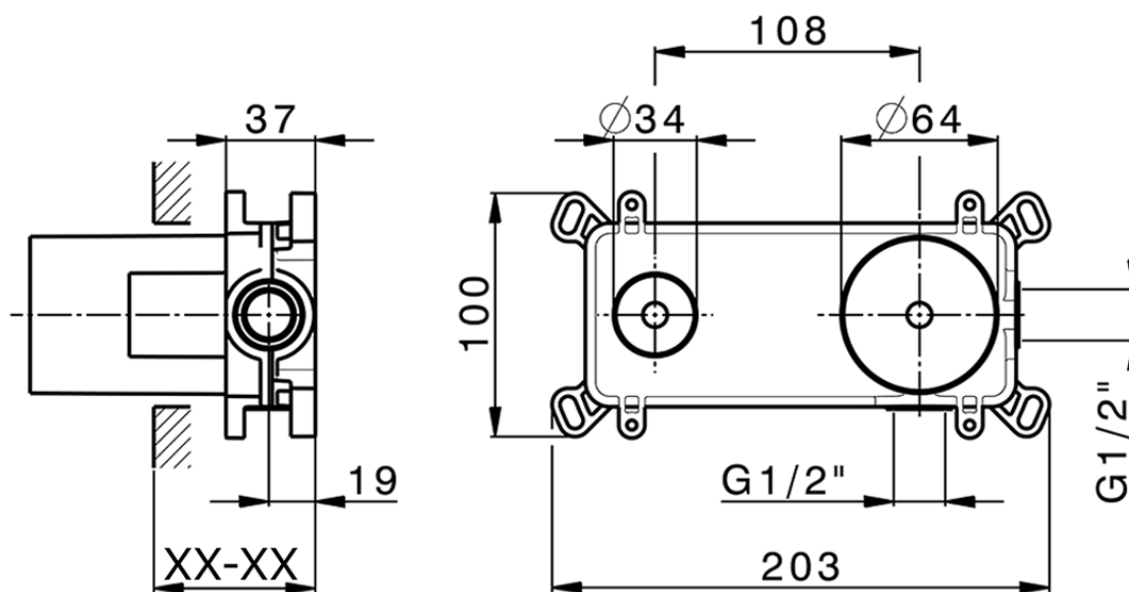

Exposed part for single lever washbasin valve LEVITY_LY005510

LY005510

<https://en.huberitalia.com/exposed-part-for-single-lever-washbasin-valve-levity-ly005510>

Piastra/Plate/Plaque/Platte/Placa

2-3mm: XX 56-76

10mm: XX 48-68