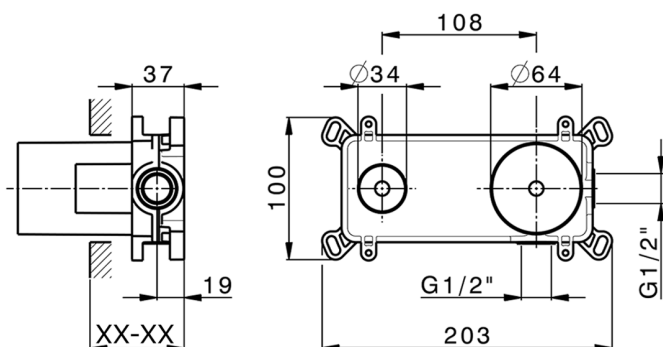

## Concealed single lever washbasin mixer Easy-Box CONCEALED\_ZB002450

MODEL **ZB002450**

Concealed single lever washbasin mixer  
Easy-Box, with protection guard box, without trim kit

AVAILABLE FINISHINGS

CHARACTERISTICS

Installation	<b>Concealed</b>
Cartridge Spare Parts	<b>ZZ95409000</b>
<b>35 mm Cartridge</b>	
Concealed	<b>1</b>

Piastra/Plate/Plaque/Platte/Placa

2-3mm: XX 56-76

10mm: XX 48-68