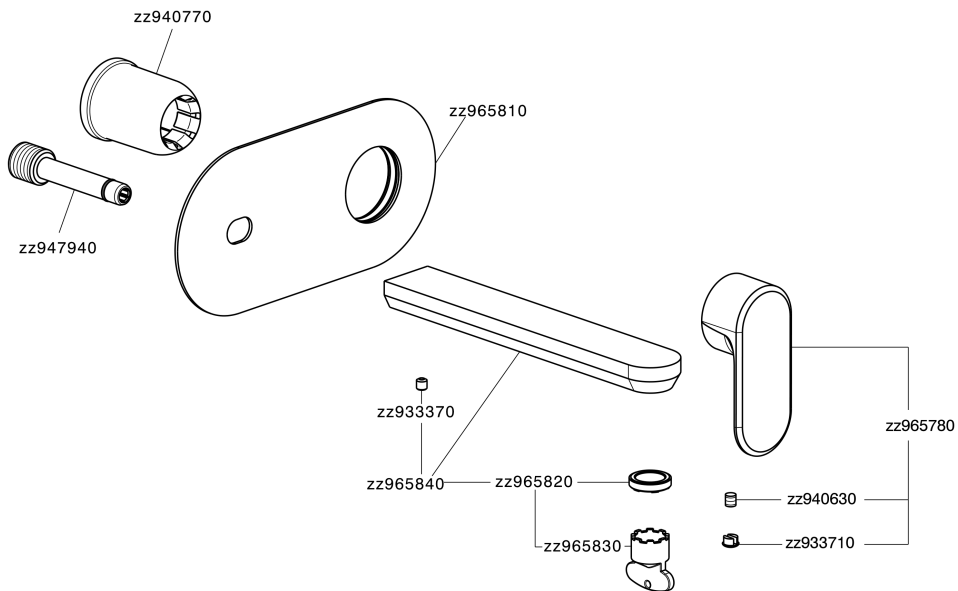

## Exposed part for single lever washbasin valve LEVITY\_LY005510

MODEL **LY005510**

Exposed part for single lever washbasin valve, without concealed part, spout L.200 mm, for item Easy-Box ZB002450 and art. ZB025510

### CHARACTERISTICS

Installation **Concealed**  
 Required concealed parts **ZB002450**

## Exposed part for single lever washbasin valve LEVITY\_LY005510

LY005510

<https://en.huberitalia.com/exposed-part-for-single-lever-washbasin-valve-levity-ly005510>

CHARACTERISTICS

Installation	<b>Concealed</b>
Cartridge Spare Parts	<b>ZZ95409000</b>
<b>35 mm Cartridge</b>	
Concealed	<b>1</b>

Piastra/Plate/Plaque/Platte/Placa

2-3mm: XX 56-76

10mm: XX 48-68