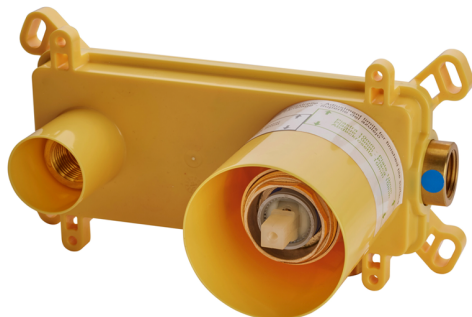

## Exposed part for single lever washbasin valve LEVITY\_LY005510

MODEL **LY005510**

Exposed part for single lever washbasin valve, without concealed part, spout L.200 mm, for item Easy-Box ZB002450 and art. ZB025510

## Exposed part for single lever washbasin valve LEVITY\_LY005510

LY005510

<https://en.huberitalia.com/exposed-part-for-single-lever-washbasin-valve-levity-ly005510>

## Concealed single lever washbasin mixer Easy-Box CONCEALED\_ZB002450

MODEL **ZB002450**

Concealed single lever washbasin mixer  
Easy-Box, with protection guard box, without trim kit

AVAILABLE FINISHINGS

CHARACTERISTICS

Installation	<b>Concealed</b>
Cartridge Spare Parts	<b>ZZ95409000</b>
<b>35 mm Cartridge</b>	
Concealed	<b>1</b>

Piastra/Plate/Plaque/Platte/Placa

2-3mm: XX 56-76

10mm: XX 48-68