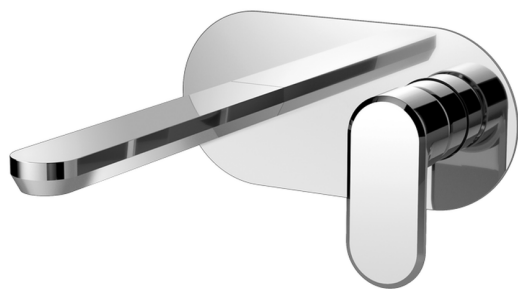

## Exposed part for single lever washbasin valve LEVITY\_LY005510

MODEL **LY005510**

Exposed part for single lever washbasin valve, without concealed part, spout L.200 mm, for item Easy-Box ZB002450 and art. ZB025510

## Exposed part for single lever washbasin valve LEVITY\_LY005510

LY005510

<https://en.huberitalia.com/exposed-part-for-single-lever-washbasin-valve-levity-ly005510>

## Concealed single lever washbasin mixer Easy-Box CONCEALED\_ZB002450

MODEL **ZB002450**

Concealed single lever washbasin mixer  
Easy-Box, with protection guard box, without trim kit

AVAILABLE FINISHINGS

### DeviaStop

The Huber Devia Stop technology allows to adjust the water flow and to direct it to the selected output point (overhead soaker, hand shower, etc).

2026-05-19